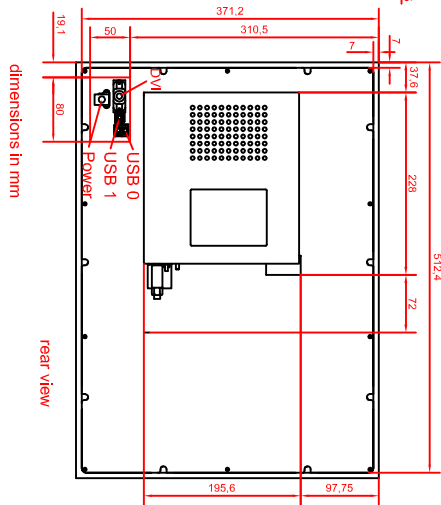

CP6322-0002-M262
main dimensions

rear view with
install measure

front view

left view

dimensions in mm

rear view