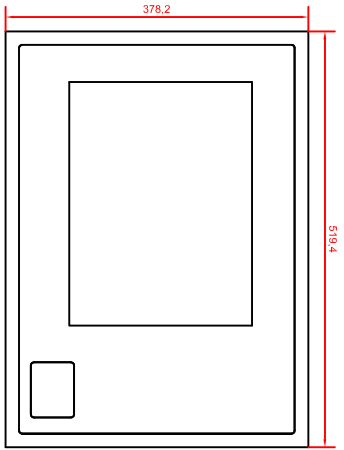

CP6322-0002-M262
main dimensions

rear view with
install measure

front view

left view

dimensions in mm

rear view