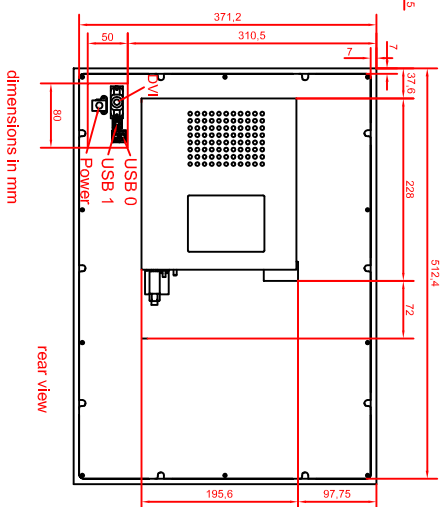

CP6322-0002-D100/D106-M262

main dimensions

rear view with
install measure

front view

left view

dimensions in mm

rear view