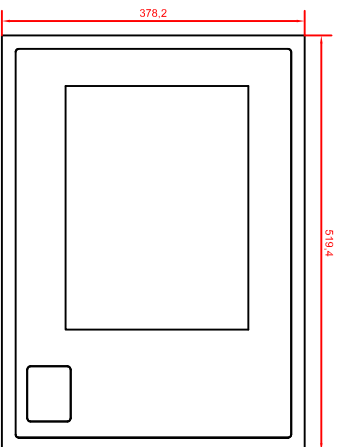

CP6322-0002-D100/D106-M262

main dimensions

rear view with
install measure

front view

left view

dimensions in mm

rear view