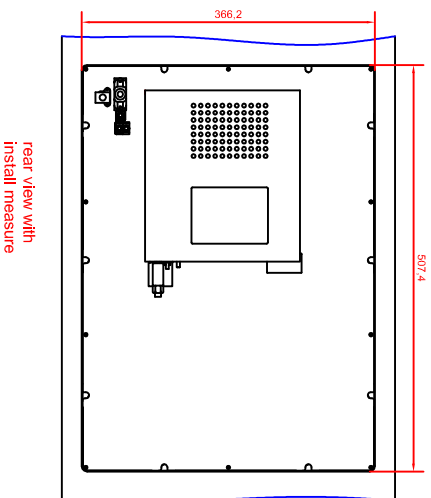

CP6322-0002-D100/D106-M262

main dimensions

rear view with
install measure

front view

left view

dimensions in mm

rear view