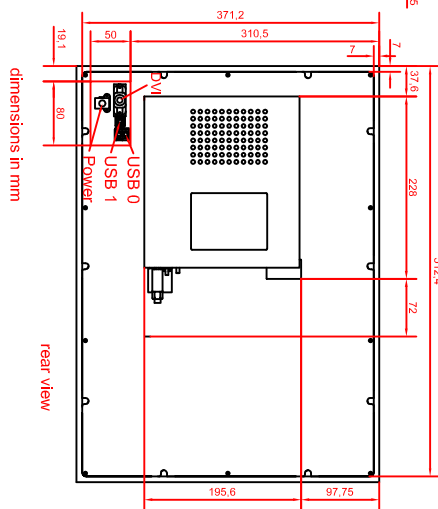

CP6322-0001-D100/D106  
main dimensions

rear view with  
install measure

front view

left view

dimensions in mm

rear view