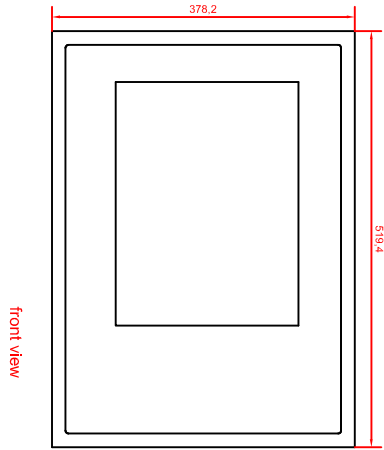

CP6322-0001-D100/D106  
main dimensions

rear view with  
install measure

front view

left view

dimensions in mm

rear view