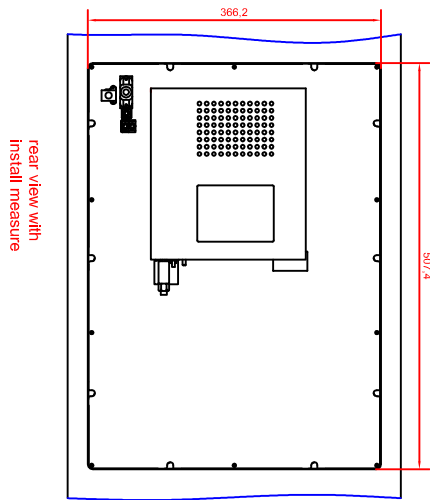

CP6322-0001-D100/D106  
main dimensions

rear view with  
install measure

front view

left view

dimensions in mm

rear view