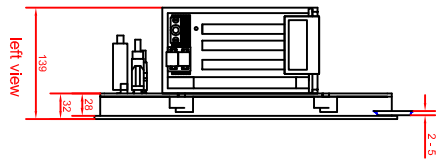

CP6322-0001-D100/D106  
main dimensions

rear view with  
install measure

front view

left view

dimensions in mm

rear view