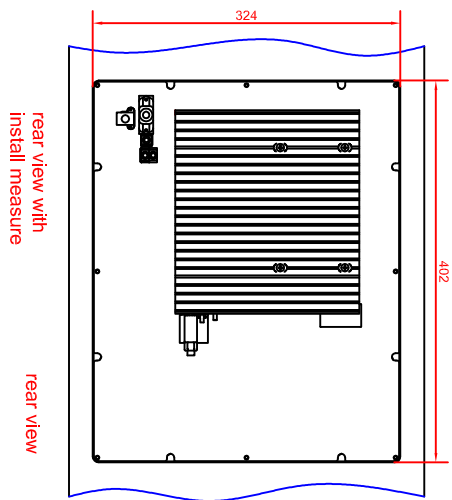

CP6321-0000-M261  
main dimensions

rear view