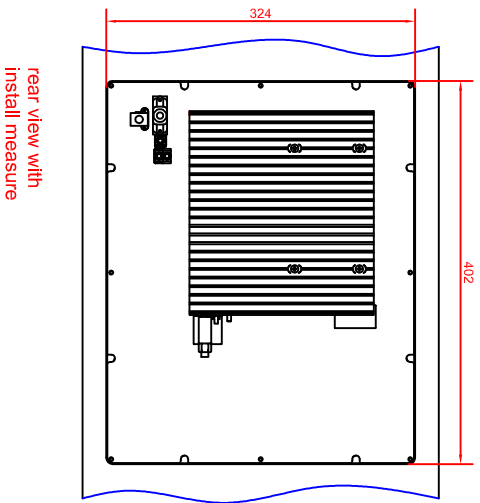

CP6320-0001-M261

main dimensions

rear view with  
install measure

front view

left view

dimensions in mm

rear view