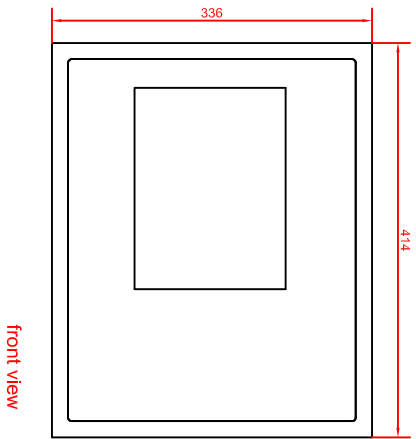

CP6320-0001-M261

main dimensions

rear view with  
install measure

front view

left view

dimensions in mm

rear view