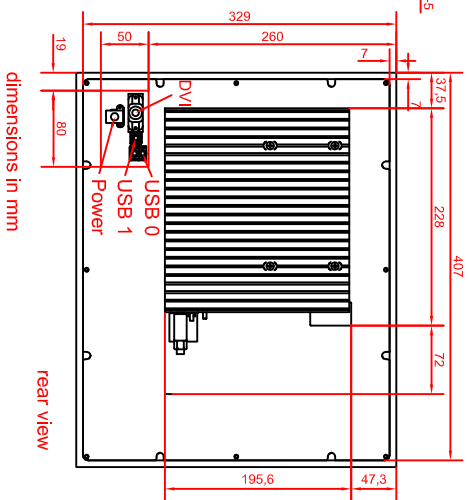

CP6320-0001-M261

main dimensions

rear view with  
install measure

front view

left view

dimensions in mm

rear view