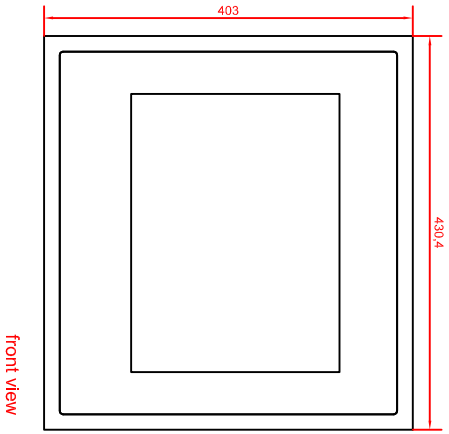

CP6312-0001-M262  
main dimensions

rear view with  
install measure

front view

left view

dimensions in mm

rear view