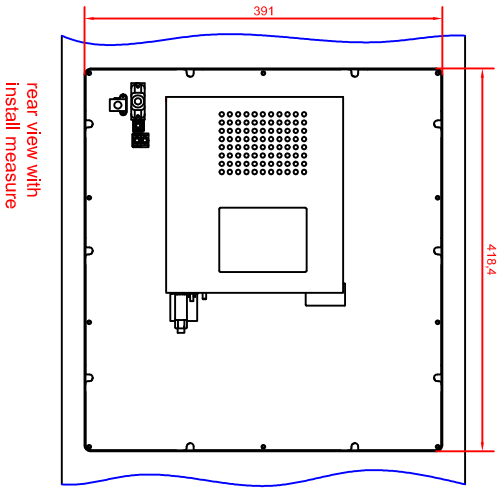

CP6312-0001-M262  
main dimensions

rear view with  
install measure

front view

left view

dimensions in mm

rear view