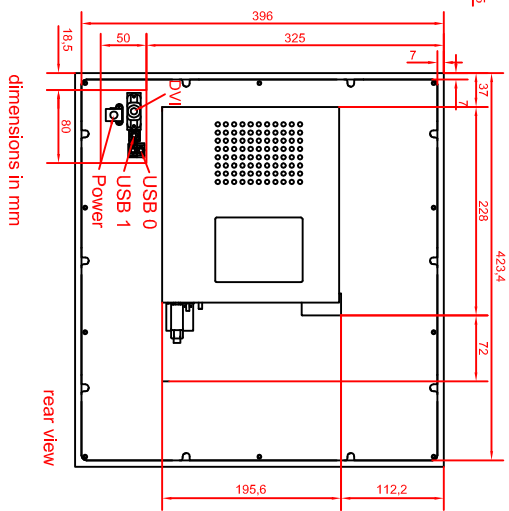

CP6312-0001-M262  
main dimensions

rear view with  
install measure

front view

left view

dimensions in mm

rear view