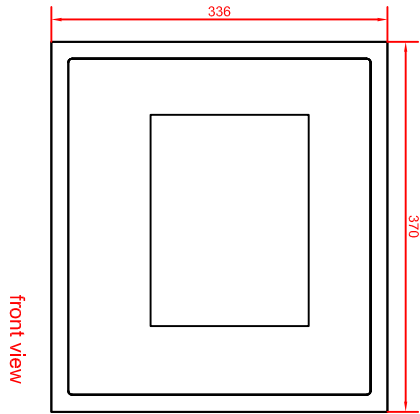

CP6310-0001
main dimensions

rear view with
install measure

front view

left view

dimensions in mm

rear view