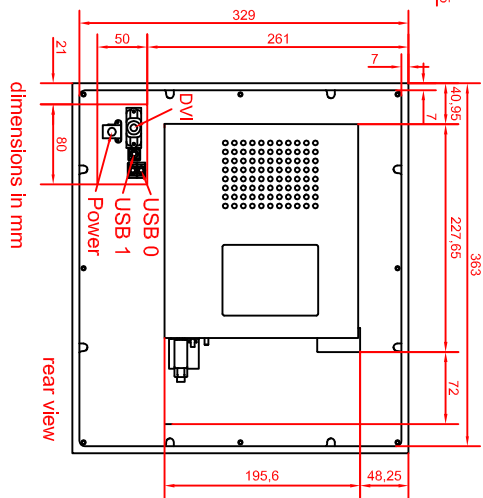

CP6310-0001
main dimensions

rear view with
install measure

front view

left view

dimensions in mm

rear view