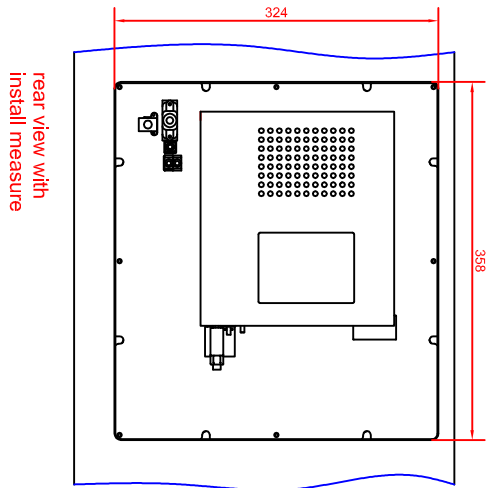

CP6310-0001
main dimensions

rear view with
install measure

front view

left view

dimensions in mm

rear view