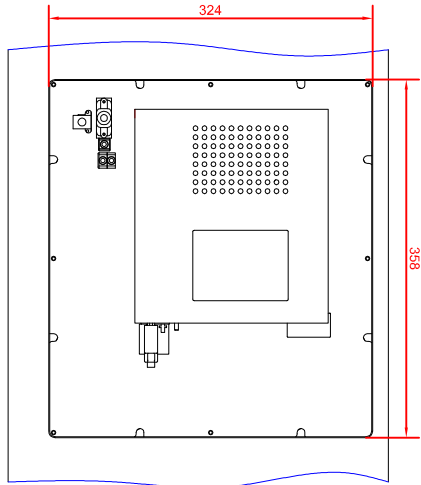

CP6310-0000
main dimensions

rear view with
install measure

front view

left view

dimensions in mm

rear view