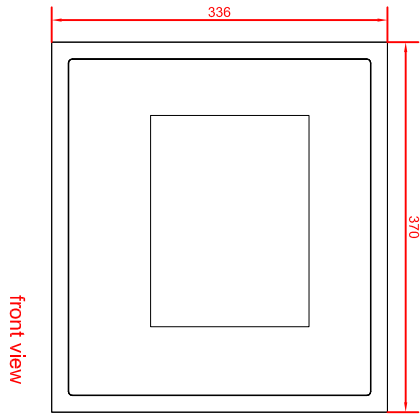

CP6310-0000
main dimensions

rear view with
install measure

front view

left view

dimensions in mm

rear view