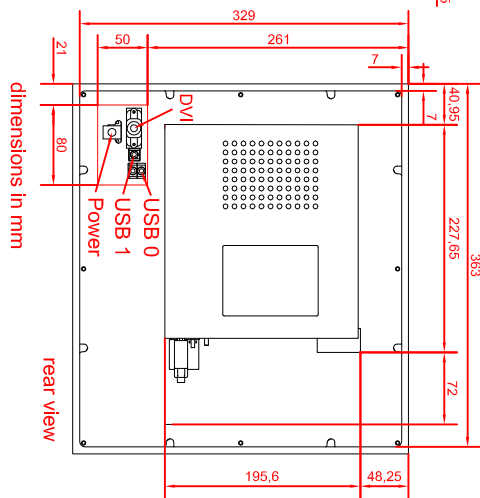

CP6310-0000
main dimensions

rear view with
install measure

front view

left view

dimensions in mm

rear view