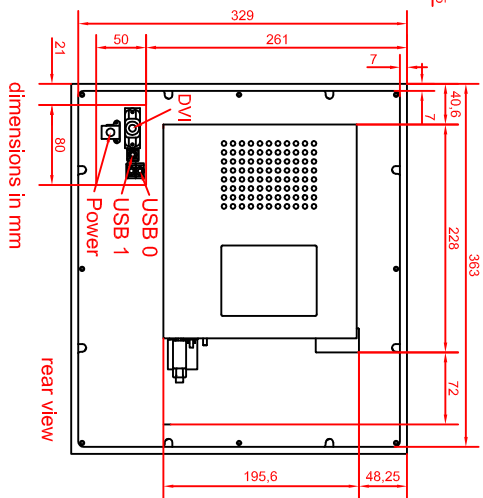

CP6310-0000-M262
main dimensions

rear view with
install measure

front view

left view

dimensions in mm

rear view