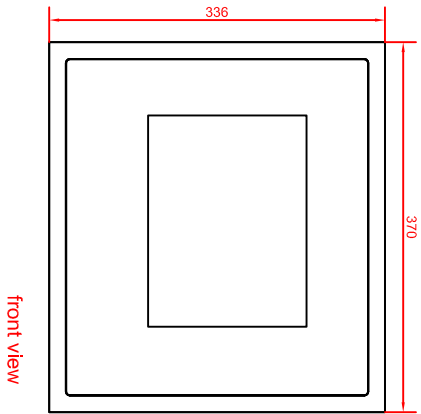

CP6310-0000-M262
main dimensions

rear view with
install measure

front view

left view

dimensions in mm

rear view