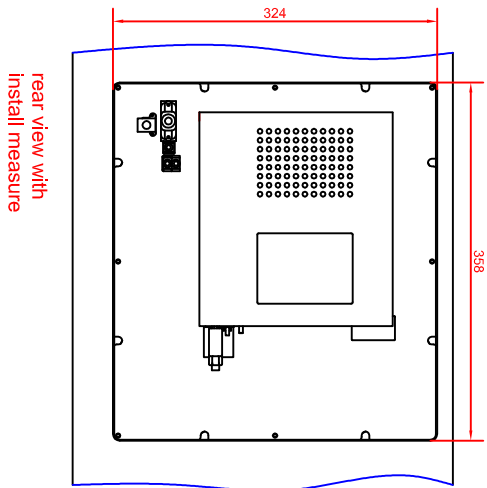

CP6310-0000-M262
main dimensions

rear view with
install measure

front view

left view

dimensions in mm

rear view