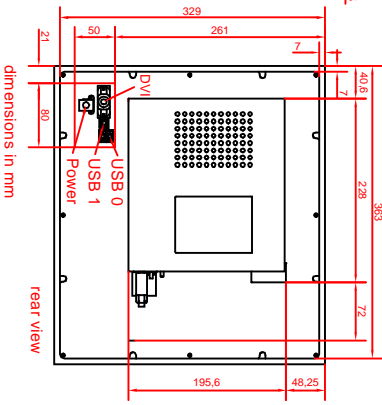

CP6300-0001-0010-M262
main dimensions

rear view with install measure

front view

left view

dimensions in mm

rear view