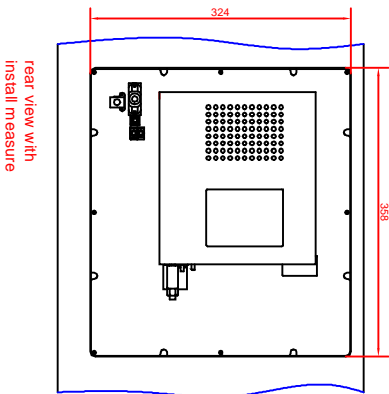

CP6300-0001-0010-M262
main dimensions

rear view with install measure

front view

left view

dimensions in mm

rear view