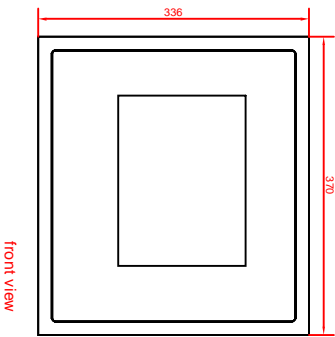

CP6300-0001-0010-M262
main dimensions

rear view with install measure

front view

left view

dimensions in mm

rear view