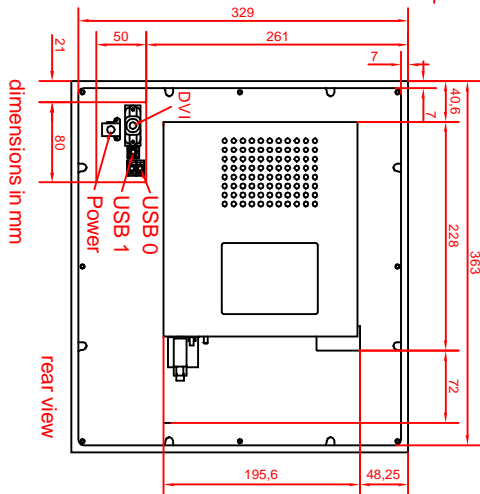

CP6300-0001-0010-D100/D106-M262-M261
main dimensions

rear view with
install measure

front view

left view

dimensions in mm

rear view