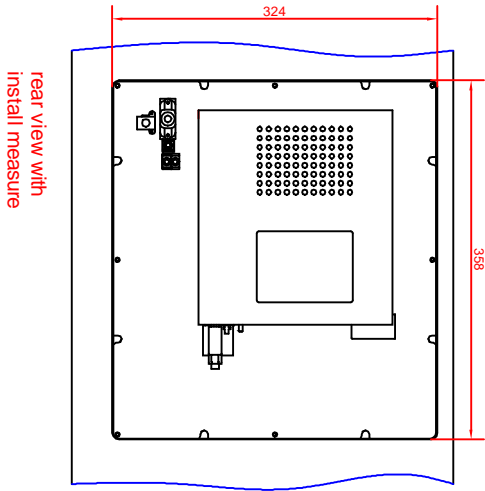

CP6300-0001-0010-D100/D106-M262-M261
main dimensions

rear view with
install measure

front view

left view

dimensions in mm

rear view