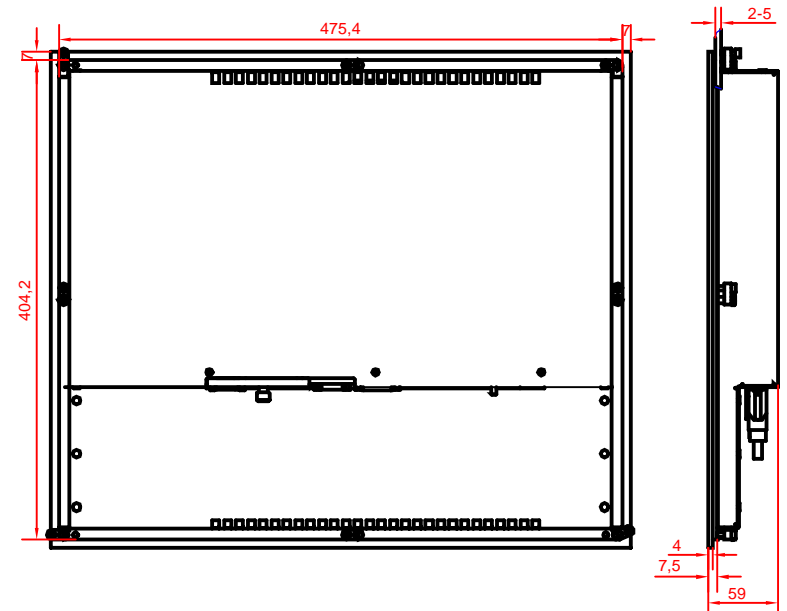

bottom view

rear view  
with  
install measure

rear view

right view

dimensions in mm

CP6232-0002-0000  
main dimensions

front view