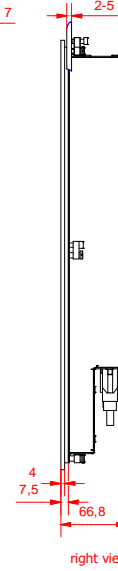

rear view  
with  
install measure

rear view  
dimensions in mm

right view

CP6223-0001-0000  
main dimensions

front view