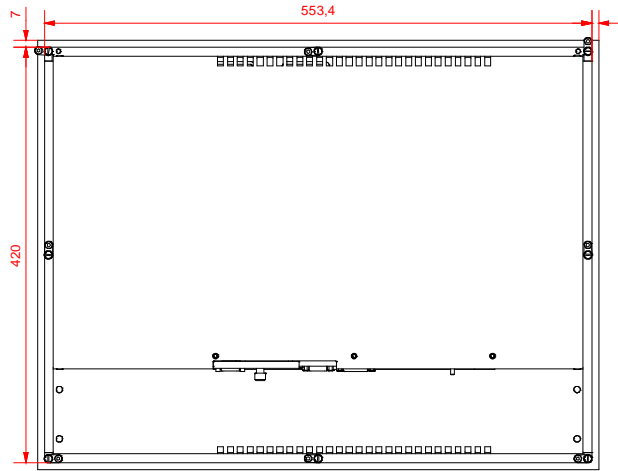

rear view  
with  
install measure

rear view  
dimensions in mm

right view

CP6223-0001-0000  
main dimensions

front view