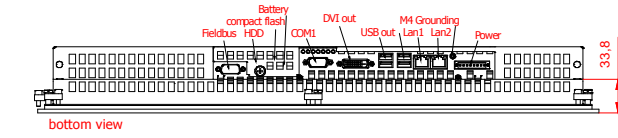

rear view  
with  
install measure

rear view  
dimensions in mm

right view

CP6223-0001-0000  
main dimensions

front view