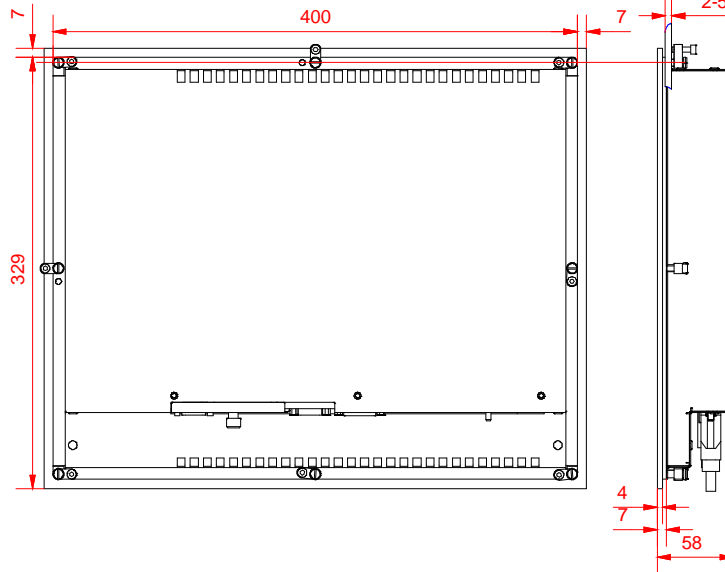

rear view
with
install measure

bottom view

rear view

right view

dimensions in mm

CP6221-0000-0000
main dimensions

front view