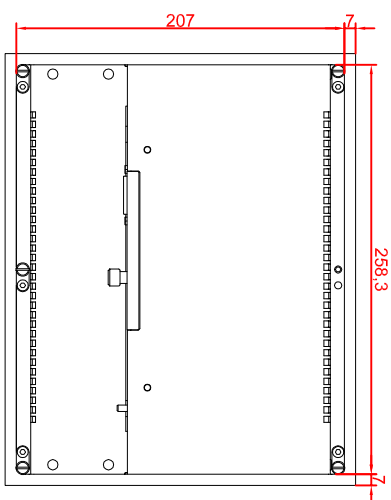

CP6219-0000-0020  
main dimensions

rear view  
with  
install measure

rear view  
dimensions in mm

right view

front view