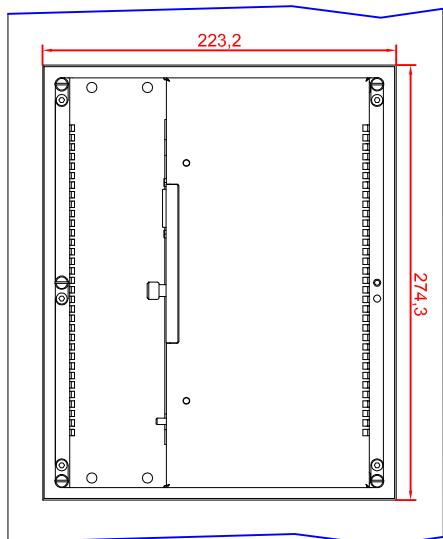

CP6219-0000-0020  
main dimensions

rear view  
with  
install measure

rear view  
dimensions in mm

right view

front view