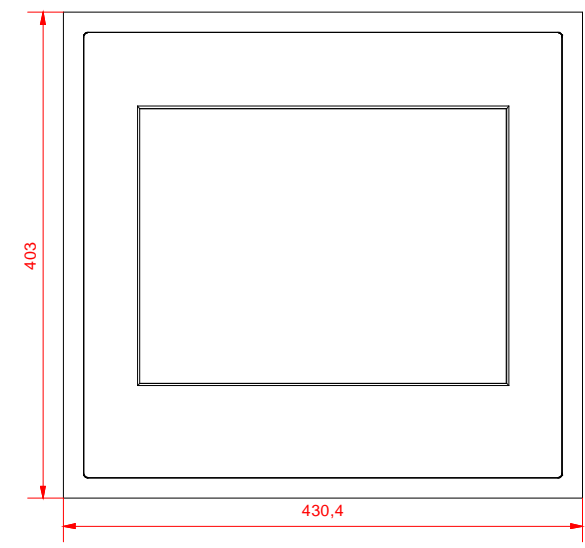

bottom view

CP6212-0000-0000
main dimensions

rear view
with
install measure

rear view

right view

dimensions in mm

front view