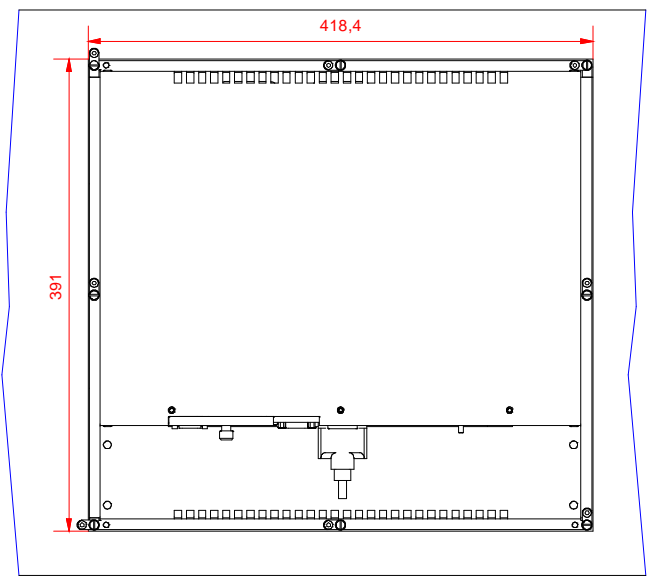

bottom view

CP6212-0000-0000
main dimensions

rear view
with
install measure

rear view

right view

dimensions in mm

front view