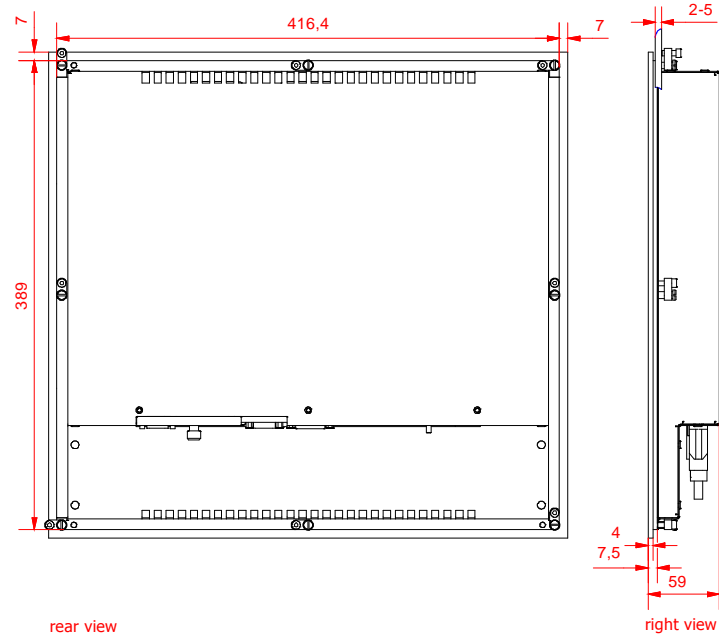

bottom view

CP6212-0000-0000
main dimensions

rear view
with
install measure

rear view

right view

dimensions in mm

front view