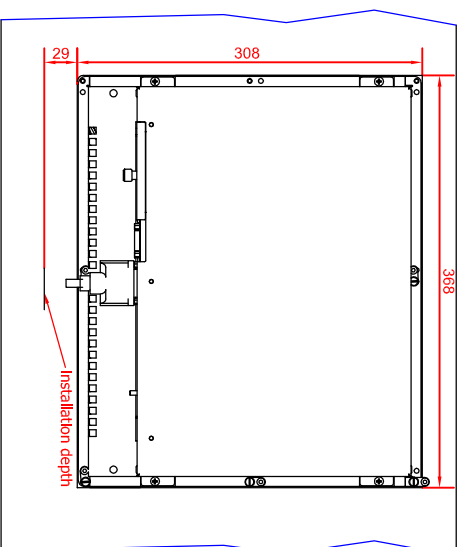

front view

rear view  
dimensions in mm

rear view  
width  
install measure

CP6202-0021  
main dimensions