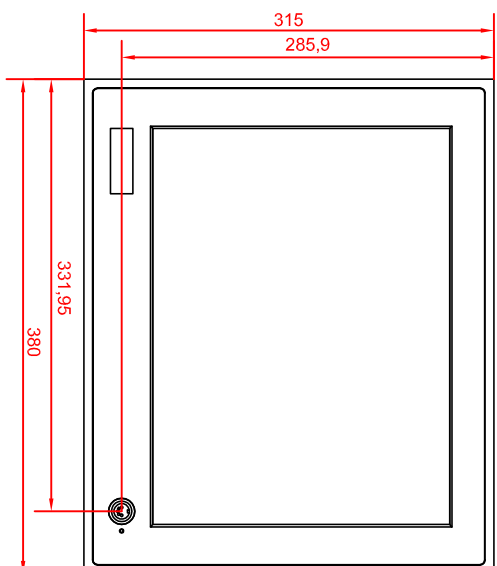

bottom view

CP6202-0010  
main dimensions

rear view  
with  
install measure

rear view

dimensions in mm

right view

front view