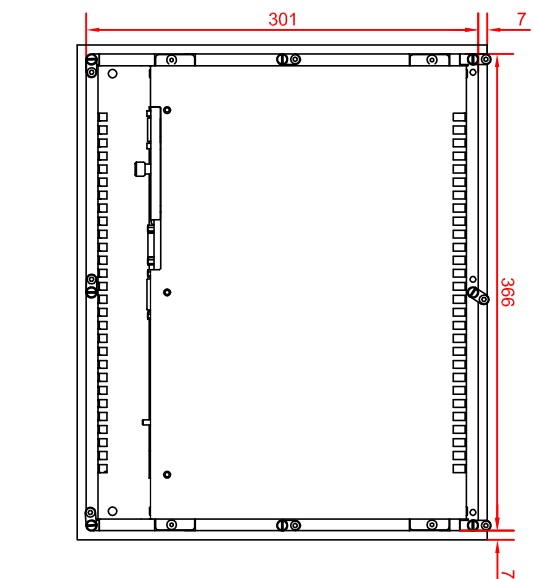

bottom view

CP6202-0010  
main dimensions

rear view  
with  
install measure

rear view

dimensions in mm

right view

front view