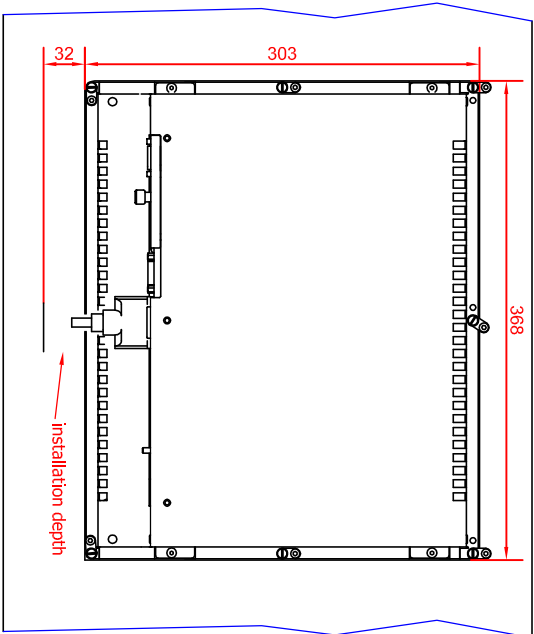

bottom view

CP6202-0010  
main dimensions

rear view  
with  
install measure

rear view

dimensions in mm

right view

front view