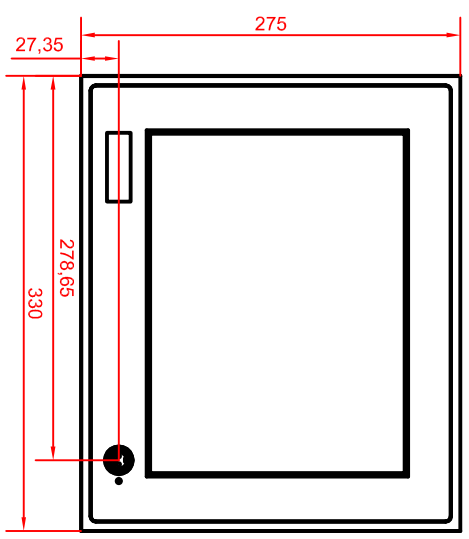

bottom view

rear view with install measure

rear view

dimensions in mm

right view

front view

CP6201-0010 main dimensions