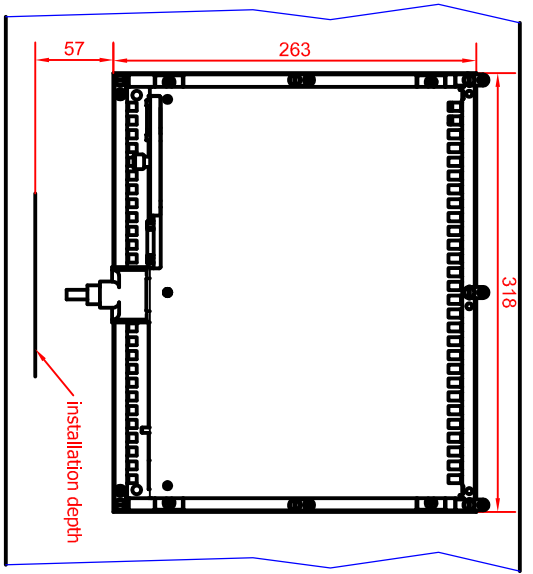

bottom view

rear view with install measure

rear view

dimensions in mm

right view

front view

CP6201-0010 main dimensions