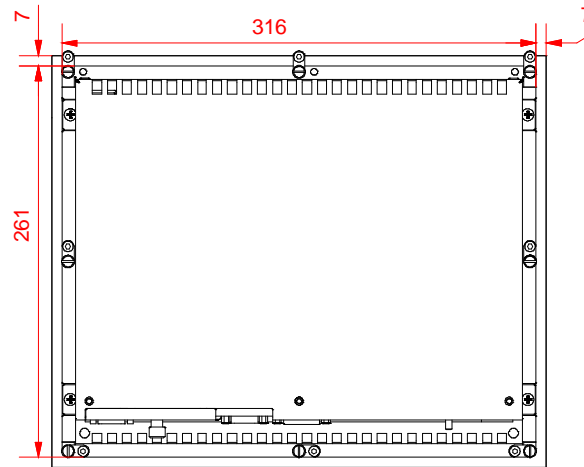

rear view  
with  
install measure

bottom view

rear view

dimensions in mm

right view

CP6201-0001-0000  
main dimensions

front view