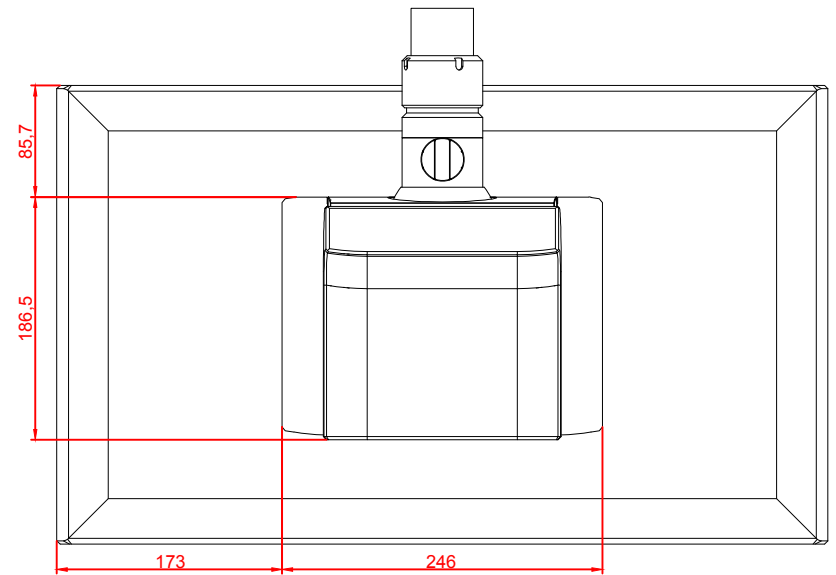

front view

left view

rear view

top view

CP3724

main dimensions and
fixing points

dimensions in mm