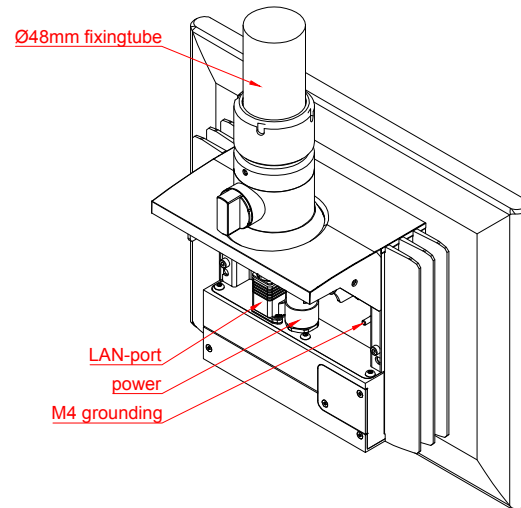

front view

left view

rear view

top view

CP3724

main dimensions and
fixing points

dimensions in mm