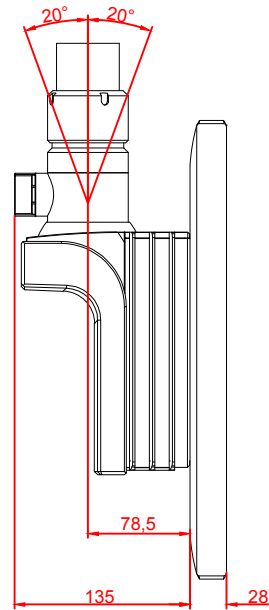

front view

left view

rear view

top view

CP3724

main dimensions and
fixing points

dimensions in mm