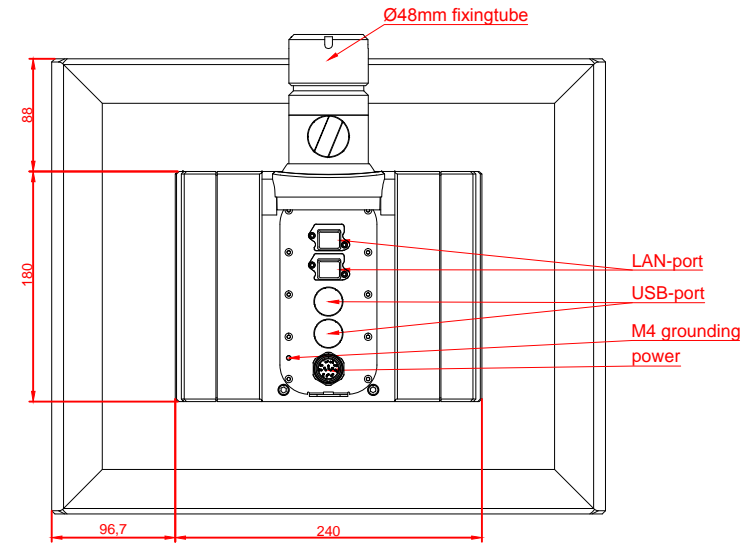

CP3219

main dimensions and
fixing points

dimensions in mm

front view

left view

rear view

top view