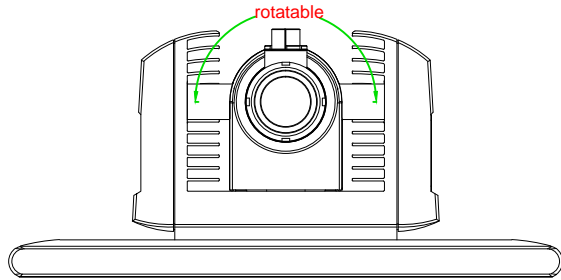

CP3219

main dimensions and
fixing points

dimensions in mm

front view

left view

rear view

top view