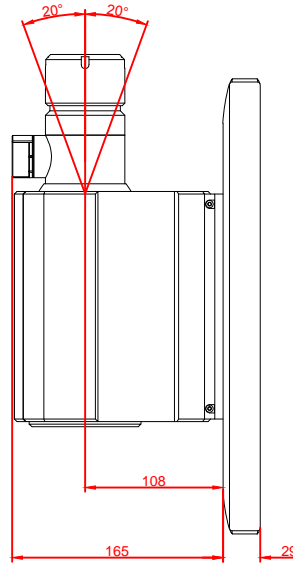

CP3219

main dimensions and
fixing points

dimensions in mm

front view

left view

rear view

top view