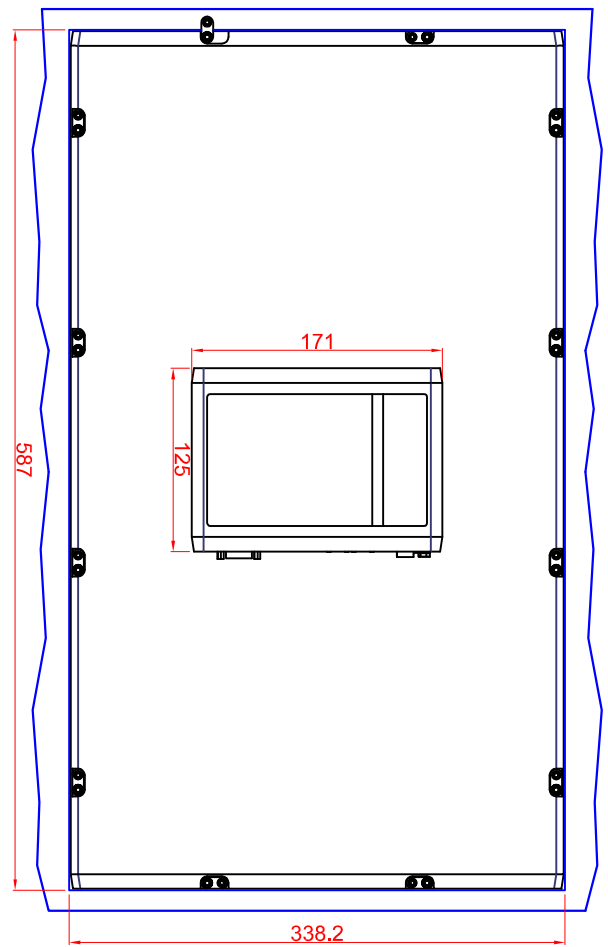

CP2624 Porträt
main dimensions and
fixing points

dimensions in mm

bottom view

front view

left view

cut out dimensions: 587mm x 338,2mm

rear view