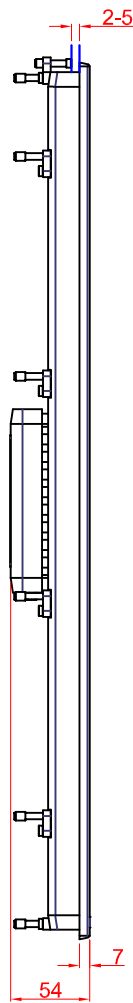

CP2624 Porträt
main dimensions and
fixing points

dimensions in mm

bottom view

front view

left view

cut out dimensions: 587mm x 338,2mm

rear view