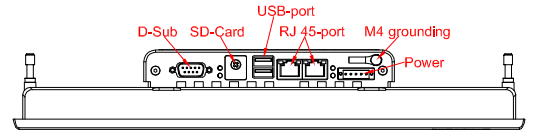

CP2624 Porträt
main dimensions and
fixing points

dimensions in mm

bottom view

front view

left view

cut out dimensions: 587mm x 338,2mm

rear view