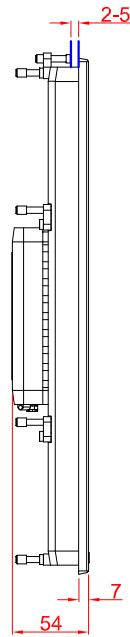

CP2624 Landscape
main dimensions and
fixing points
dimensions in mm

front view

left view

cut out dimensions: 354,2mm x 571mm

rear view

bottom view