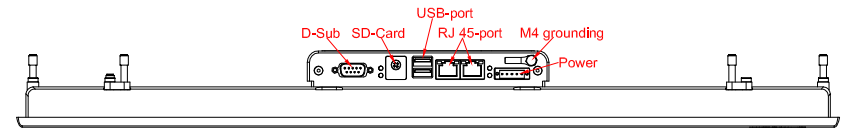

CP2624 Landscape
main dimensions and
fixing points
dimensions in mm

front view

left view

cut out dimensions: 354,2mm x 571mm

rear view

bottom view