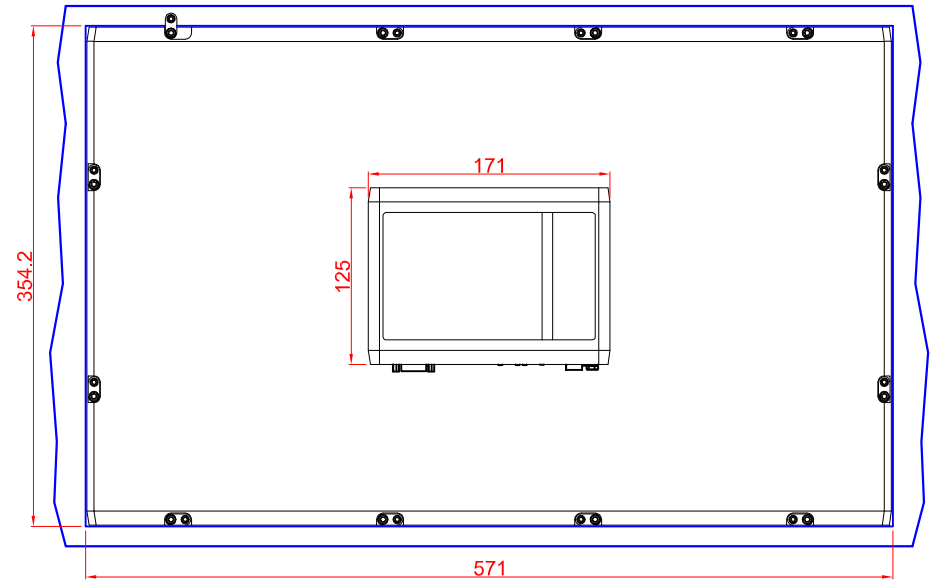

CP2624 Landscape
main dimensions and
fixing points
dimensions in mm

front view

left view

cut out dimensions: 354,2mm x 571mm

rear view

bottom view