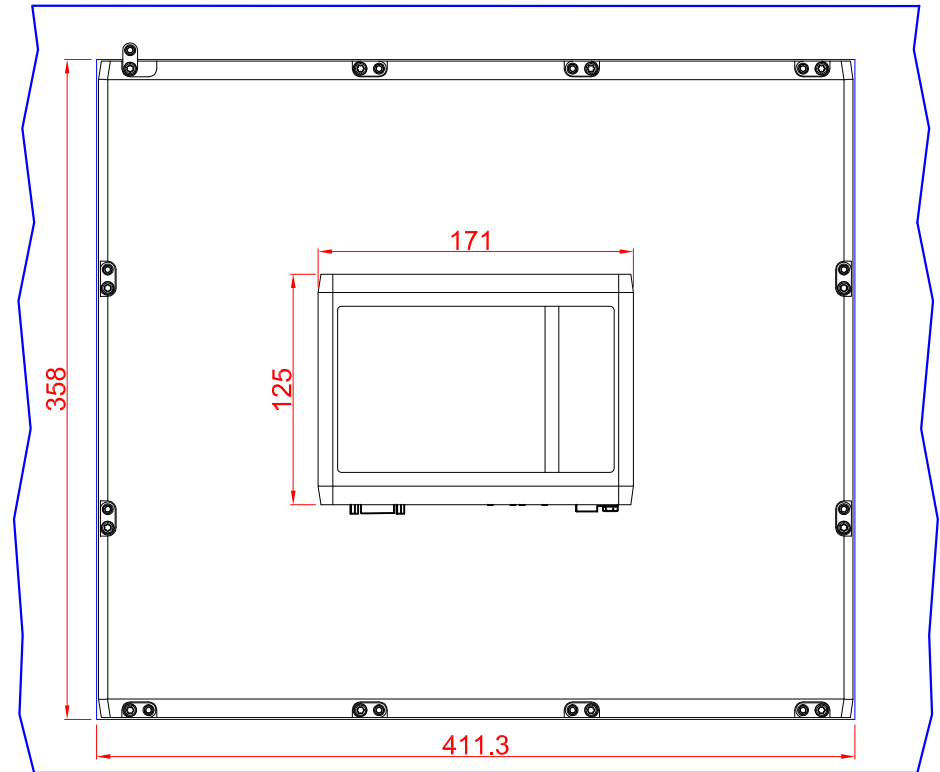

CP2619 Landscape
main dimensions and
fixing points

dimensions in mm

front view

left view

bottom view

cut out dimensions: 358mm x 411,3mm

rear view