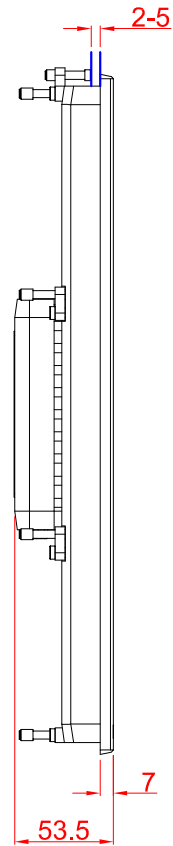

CP2619 Landscape
main dimensions and
fixing points

dimensions in mm

front view

left view

bottom view

cut out dimensions: 358mm x 411,3mm

rear view