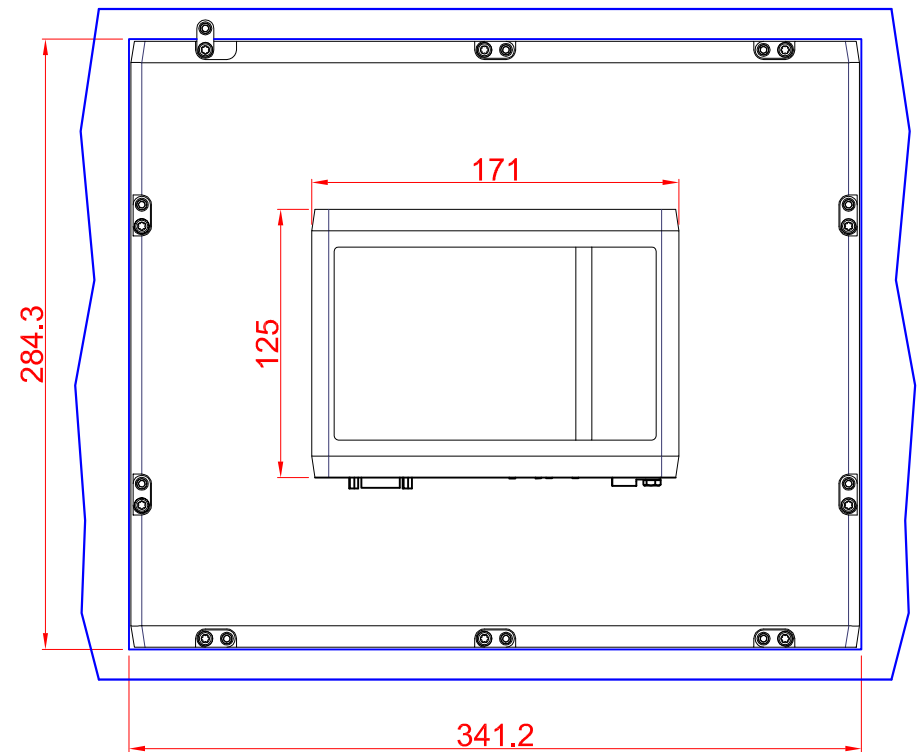

CP2615 Landscape
main dimensions and
fixing points

dimensions in mm

front view

left view

bottom view

cut out dimensions: 284.3mm x 341.2mm

rear view