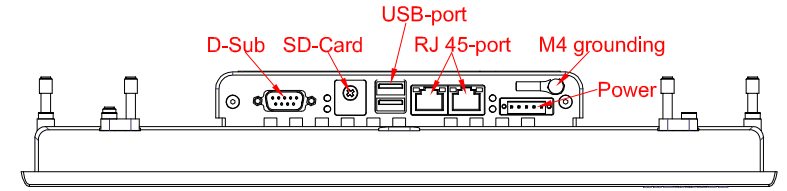

CP2615 Landscape
main dimensions and
fixing points

dimensions in mm

front view

left view

bottom view

cut out dimensions: 284.3mm x 341.2mm

rear view