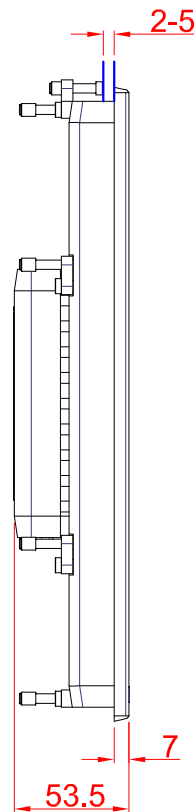

CP2615 Landscape
main dimensions and
fixing points

dimensions in mm

front view

left view

bottom view

cut out dimensions: 284.3mm x 341.2mm

rear view