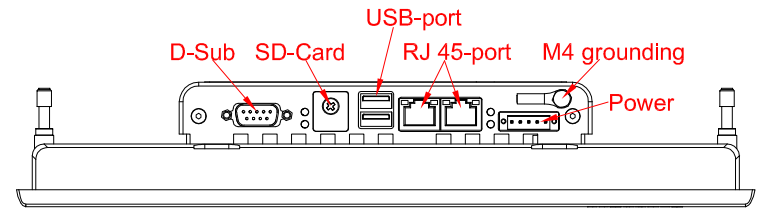

CP2612 Landscape
main dimensions and
fixing points
dimensions in mm

front view

left view

cut out dimensions: 247,5mm x 295mm

rear view

bottom view