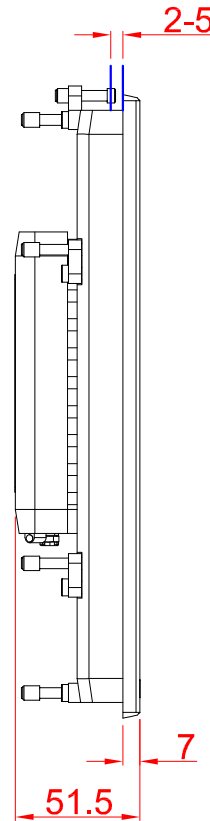

CP2612 Landscape
main dimensions and
fixing points
dimensions in mm

front view

left view

cut out dimensions: 247,5mm x 295mm

rear view

bottom view