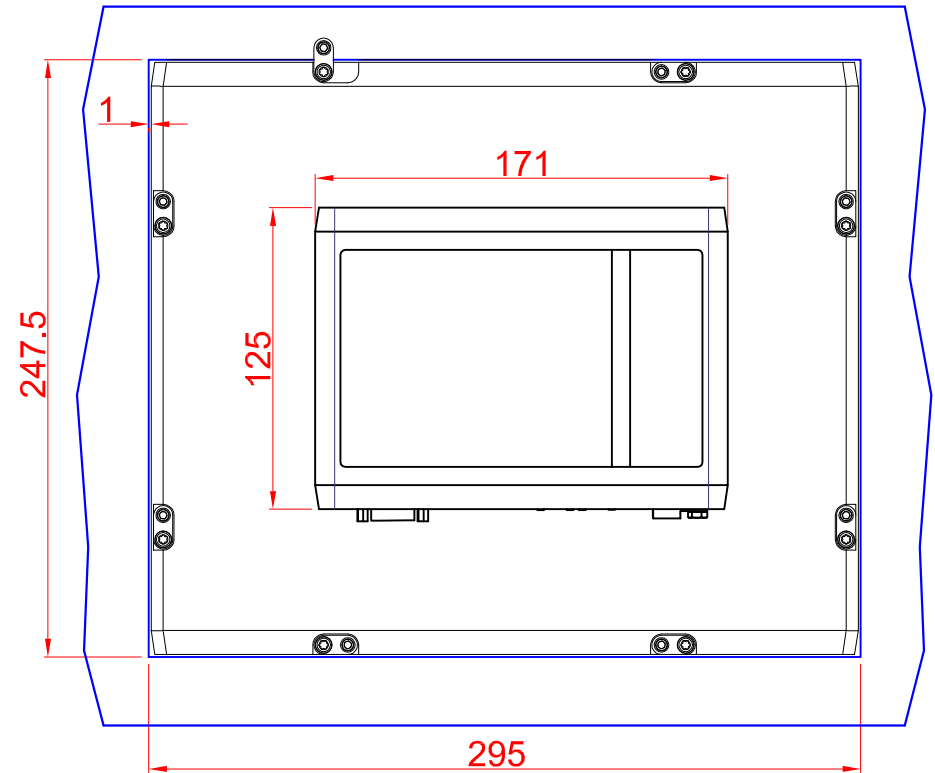

CP2612 Landscape
main dimensions and
fixing points
dimensions in mm

front view

left view

cut out dimensions: 247,5mm x 295mm

rear view

bottom view