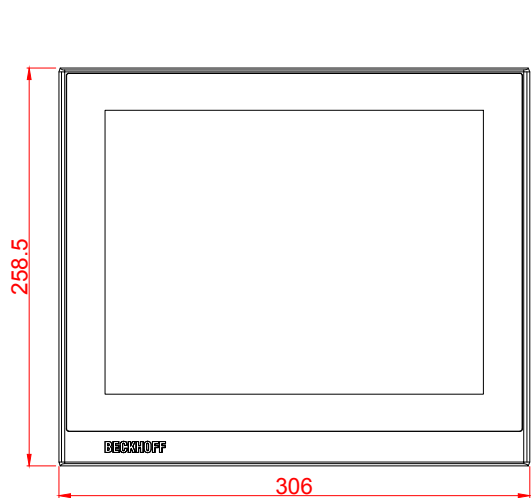

CP2212-0010
main dimensions and
fixing points
dimensions in mm

front view

left view

bottom view

cut out dimensions: 247,5mm x 295mm

rear view

top view