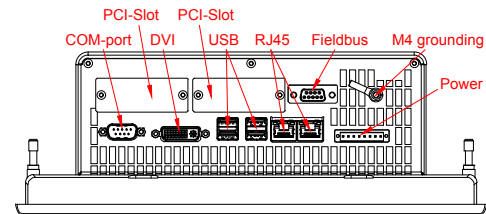

CP2212-0010
main dimensions and
fixing points
dimensions in mm

front view

left view

bottom view

cut out dimensions: 247,5mm x 295mm

rear view

top view