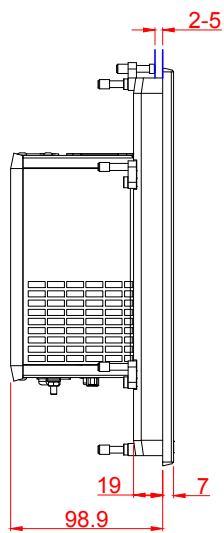

CP2212-0010
main dimensions and
fixing points
dimensions in mm

front view

left view

bottom view

cut out dimensions: 247,5mm x 295mm

rear view

top view