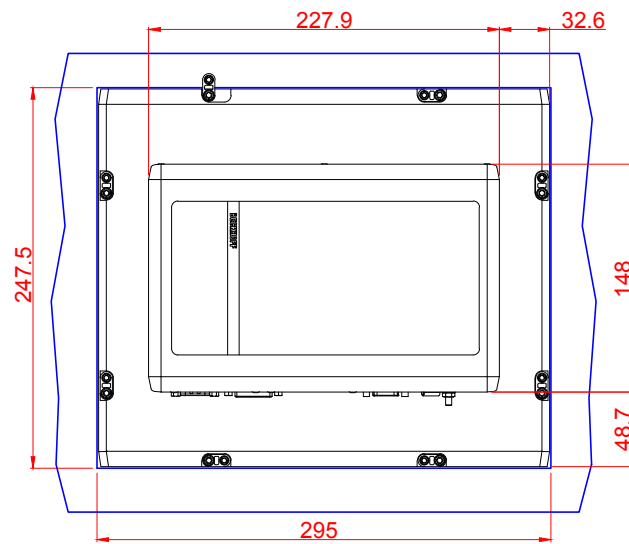

CP2212-0010
main dimensions and
fixing points
dimensions in mm

front view

left view

bottom view

cut out dimensions: 247,5mm x 295mm

rear view

top view