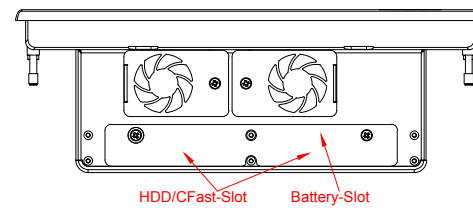

CP2212-0010
main dimensions and
fixing points
dimensions in mm

front view

left view

bottom view

cut out dimensions: 247,5mm x 295mm

rear view

top view