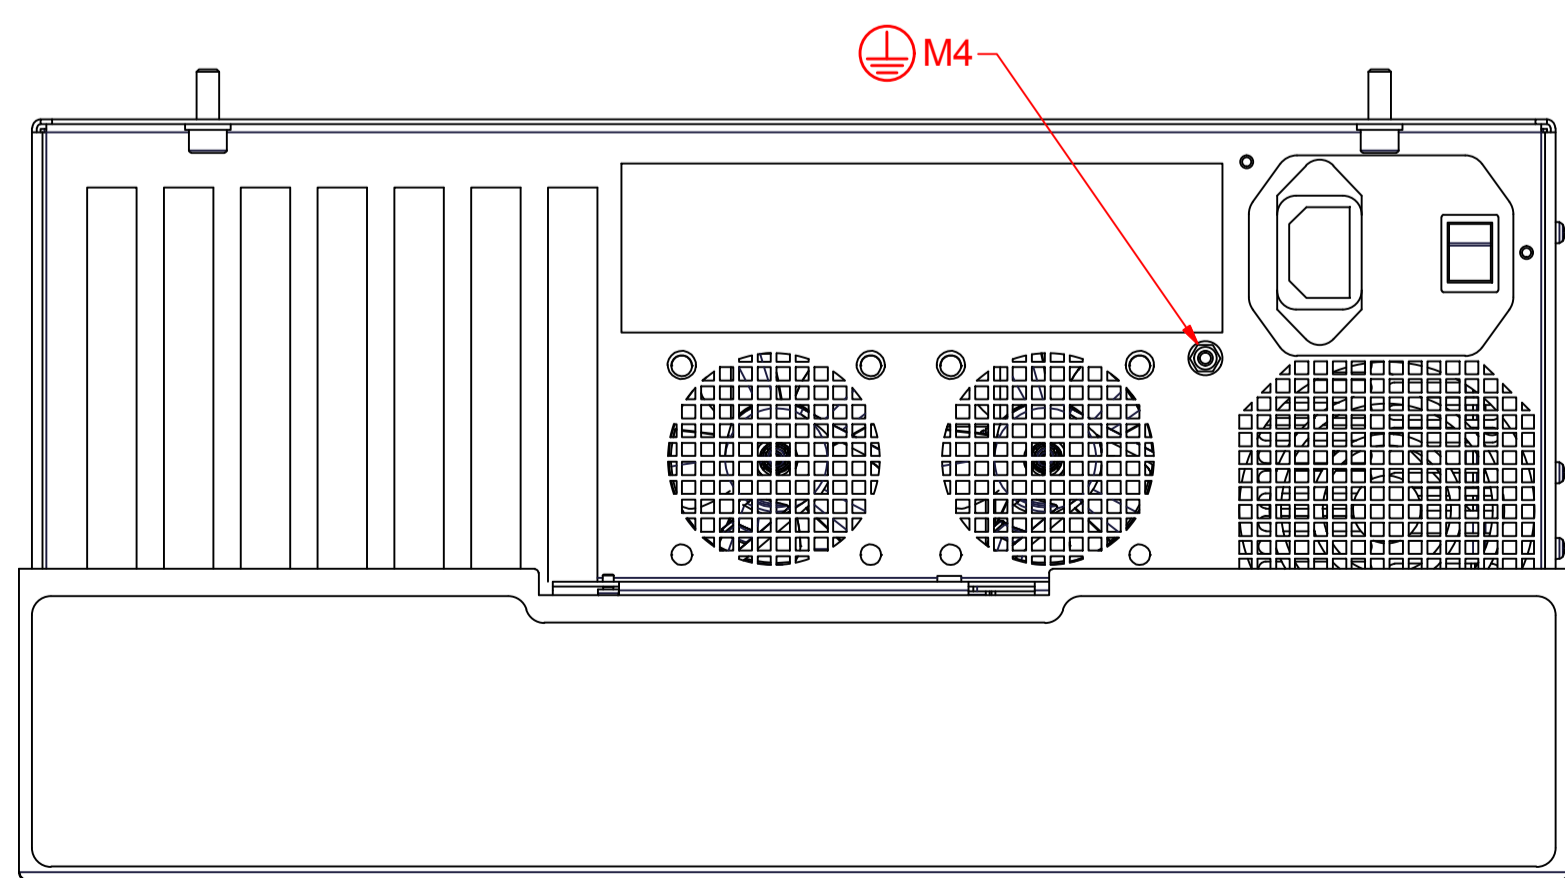

bottom view

front view

left view

rear view

top view

C6670 - 230 V  
main dimensions and  
fixing points

dimensions in mm