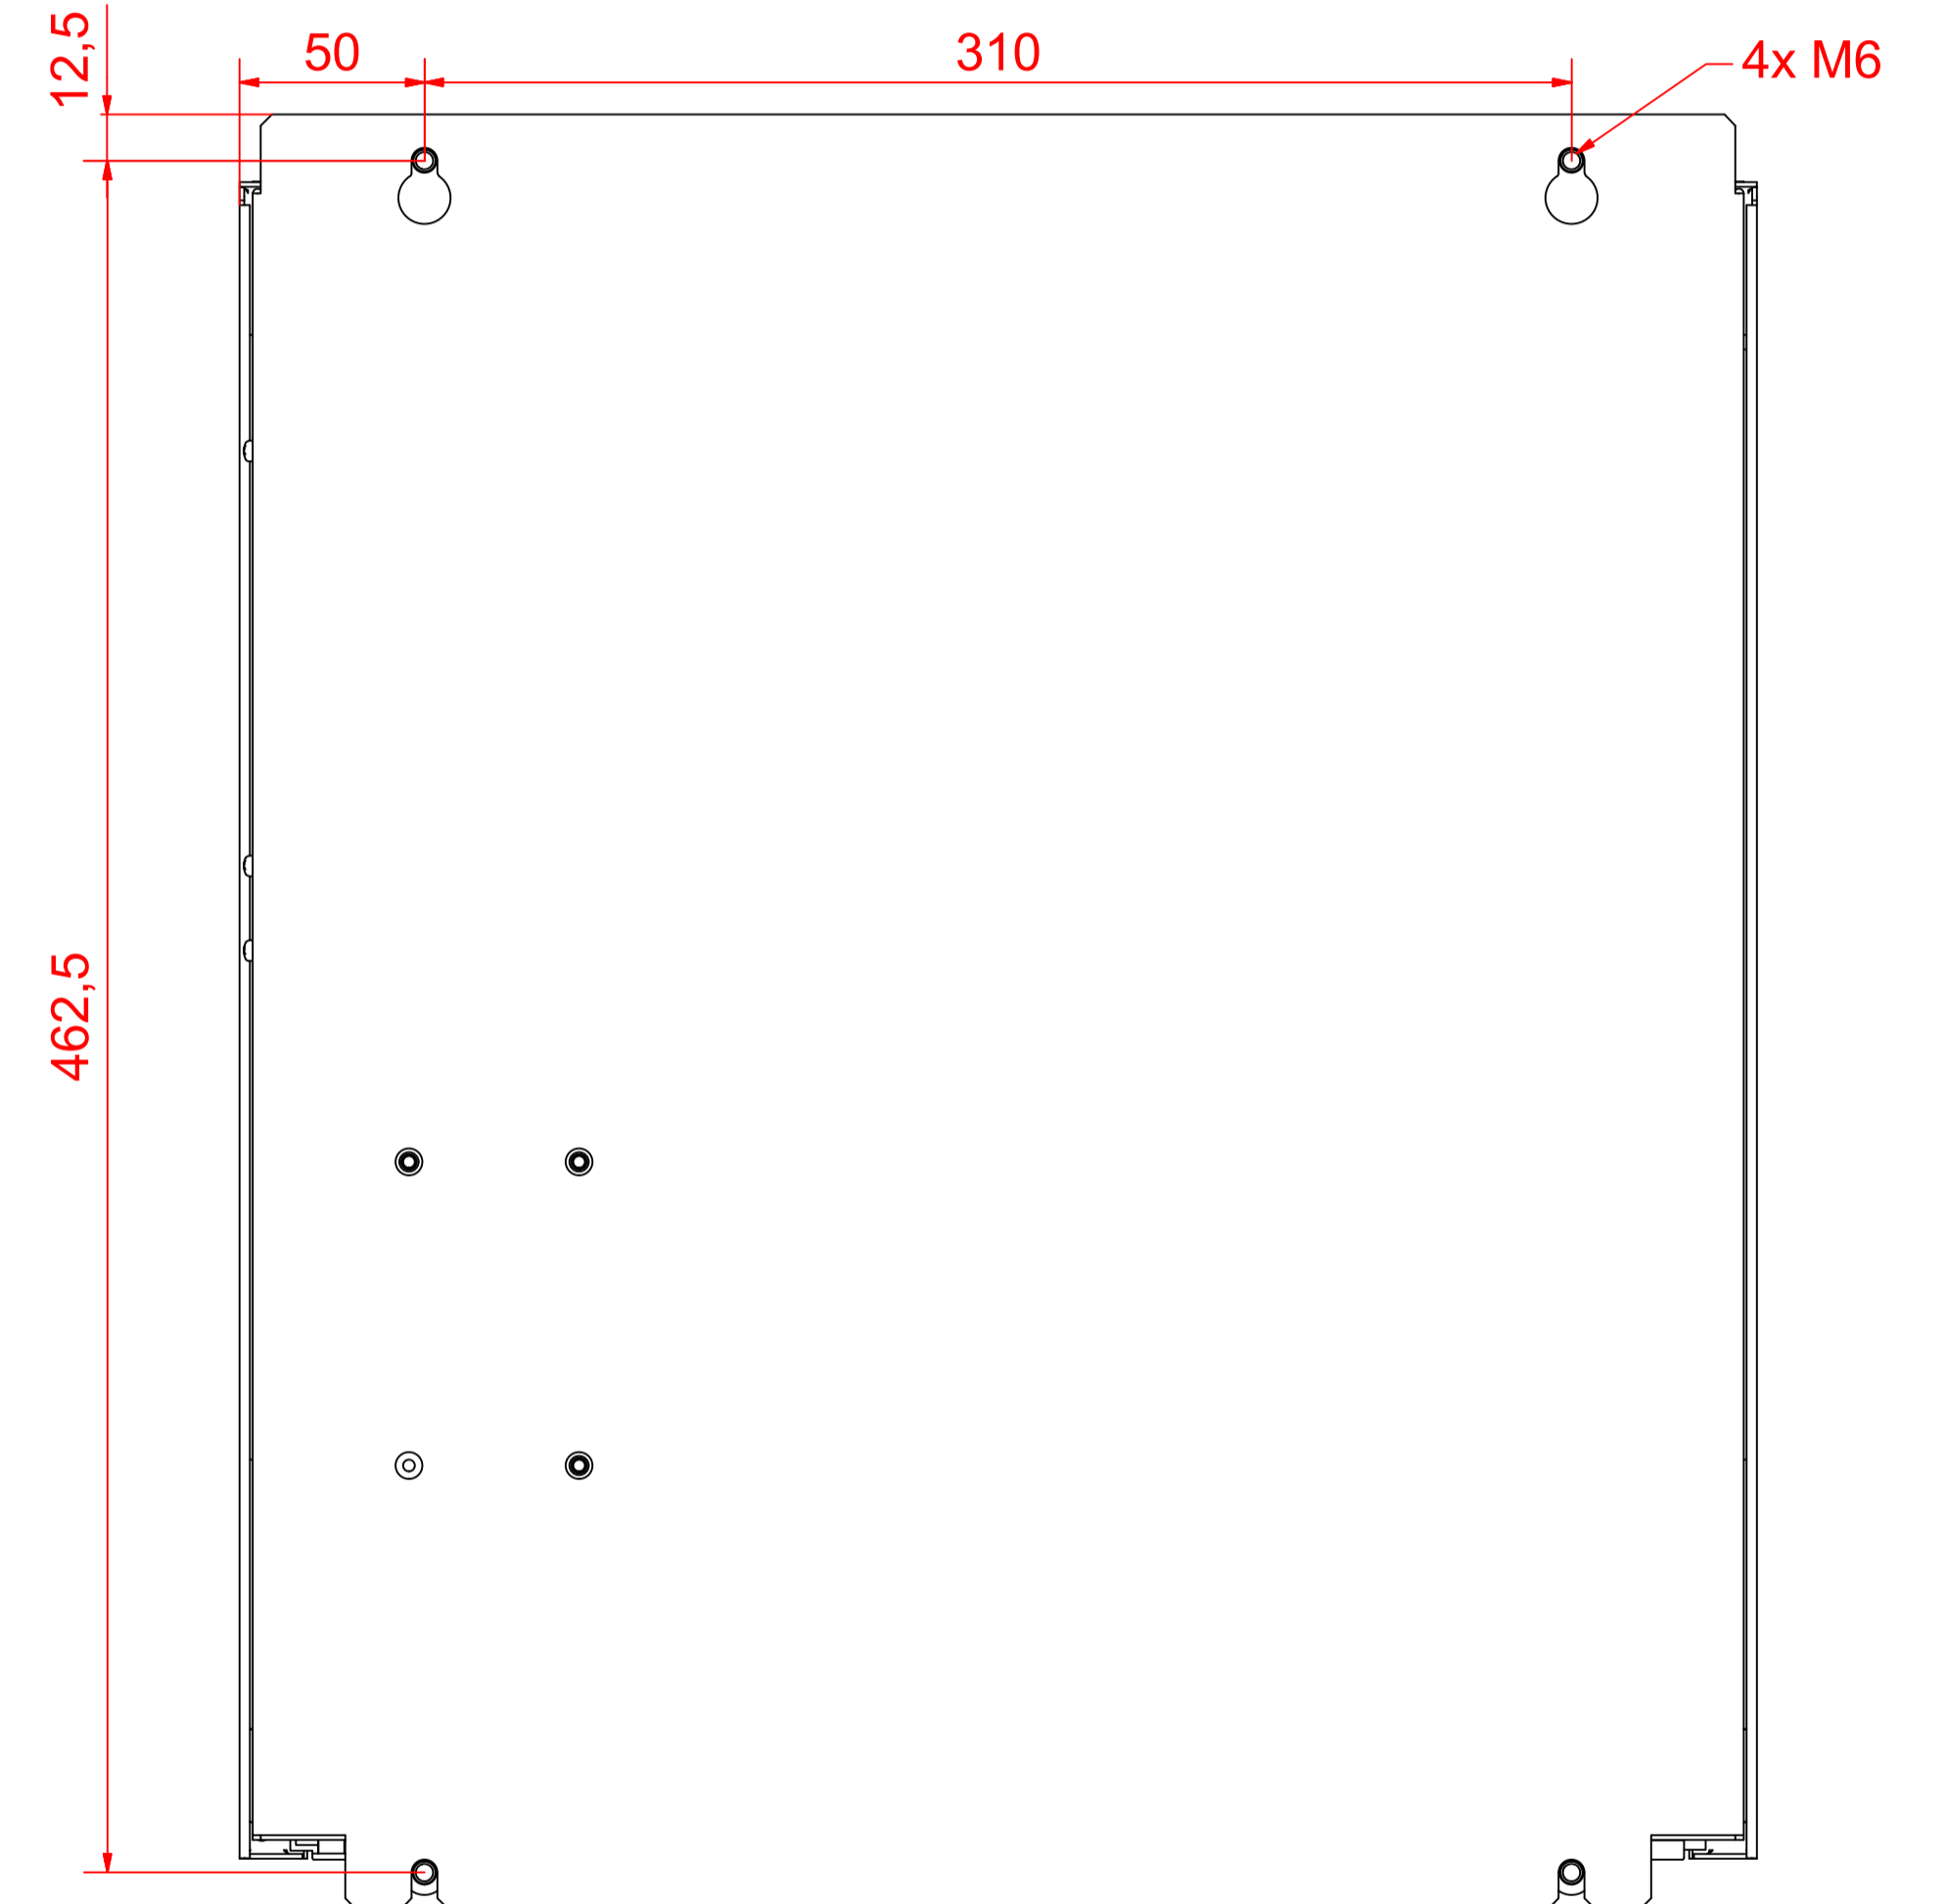

bottom view

front view

left view

rear view

top view

C6670 - 230 V  
main dimensions and  
fixing points

dimensions in mm