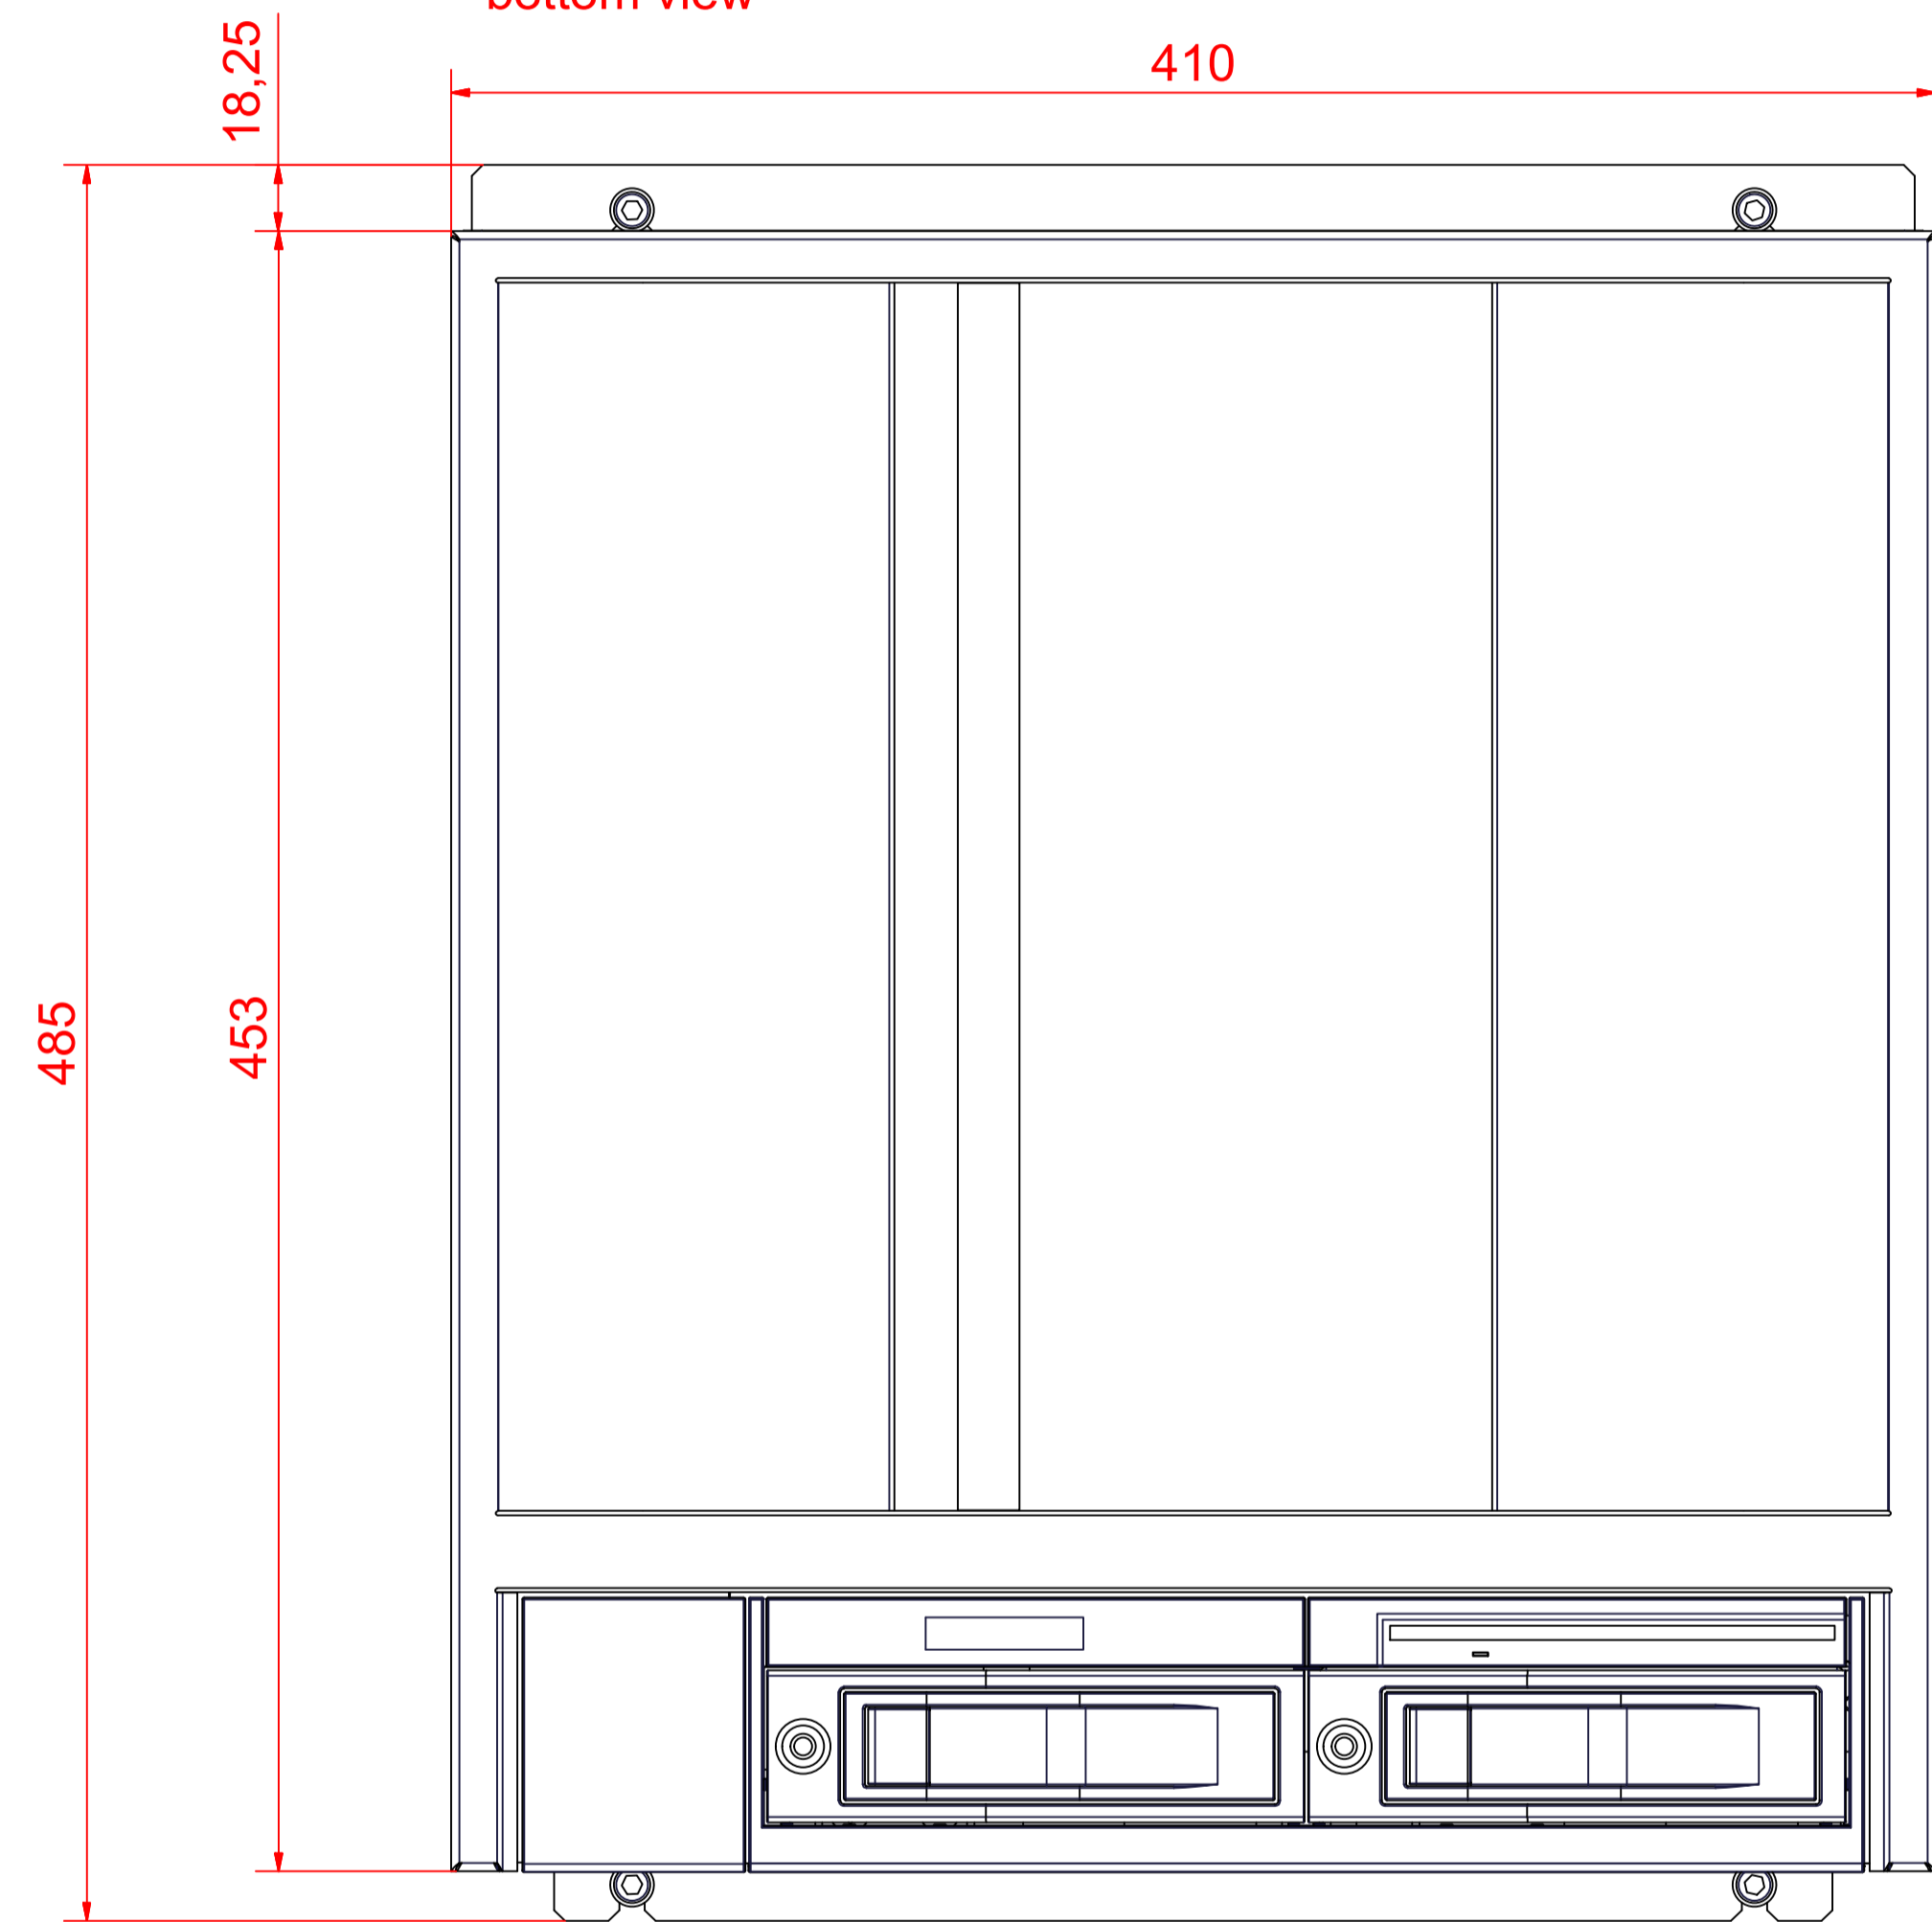

bottom view

front view

left view

rear view

top view

C6670 - 230 V  
main dimensions and  
fixing points

dimensions in mm