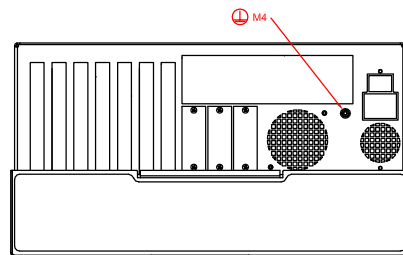

bottom view

front view

left view

rear view

top view

C6640 - 230 V

main dimensions and
fixing points

dimensions in mm