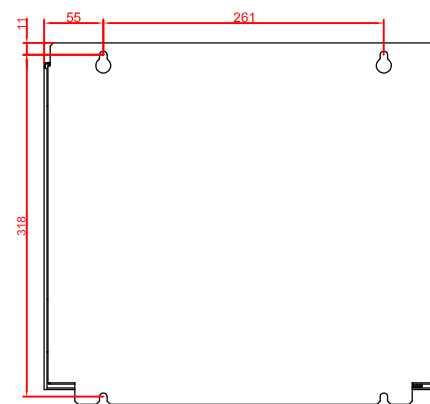

bottom view

front view

left view

rear view

top view

C6640 - 230 V

main dimensions and
fixing points

dimensions in mm