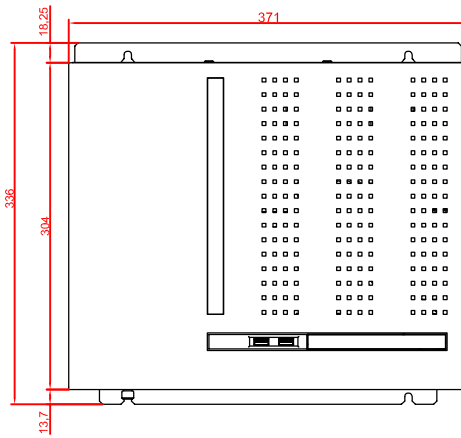

bottom view

front view

left view

rear view

top view

C6640 - 230 V

main dimensions and
fixing points

dimensions in mm