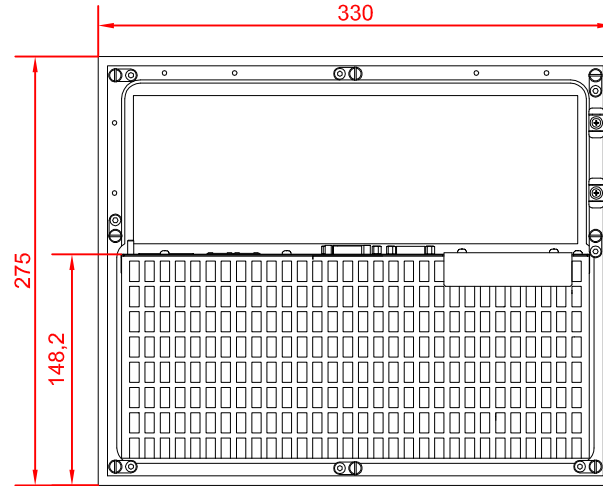

C6525  
main dimensions

dimensions in mm

rear view  
with  
install measure

right view

front view

top view