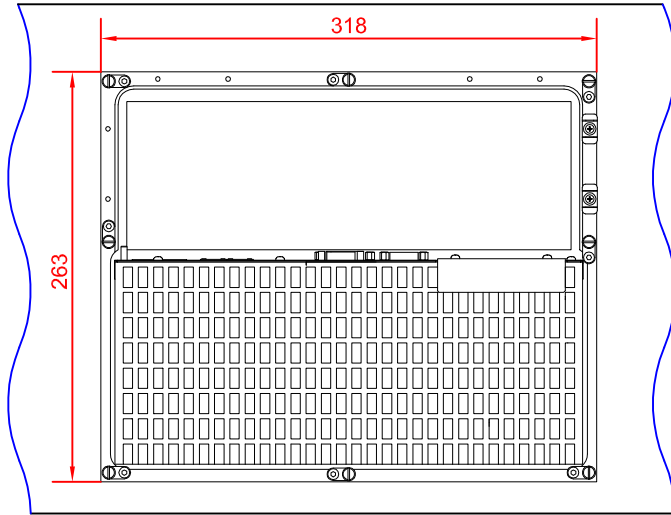

C6525  
main dimensions

dimensions in mm

rear view  
with  
install measure

right view

front view

top view