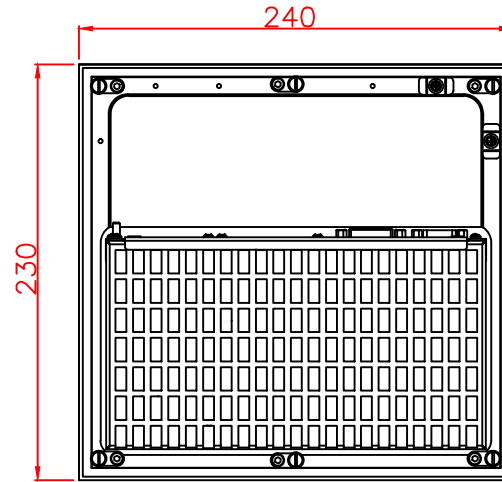

C6515-XXX

main dimensions in mm

rear view
with
install measure

left view

rear view

M4 Grounding Power Lan2 Lan1 USB out DVI out COM1

top view