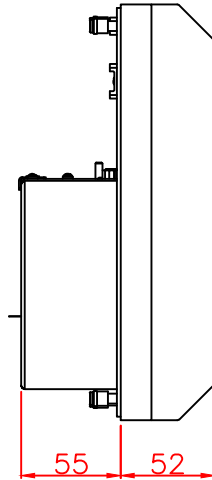

C6515-XXX

main dimensions in mm

rear view
with
install measure

left view

rear view

M4 Grounding Power Lan2 Lan1 USB out DVI out COM1

top view