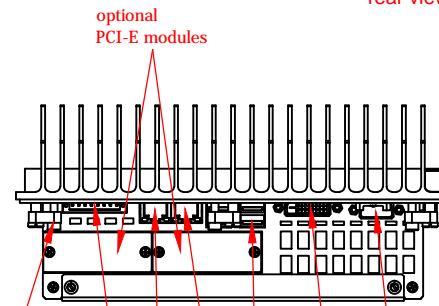

C6515-XXX

main dimensions in mm

rear view
with
install measure

left view

rear view

M4 Grounding Power Lan2 Lan1 USB out DVI out COM1

top view