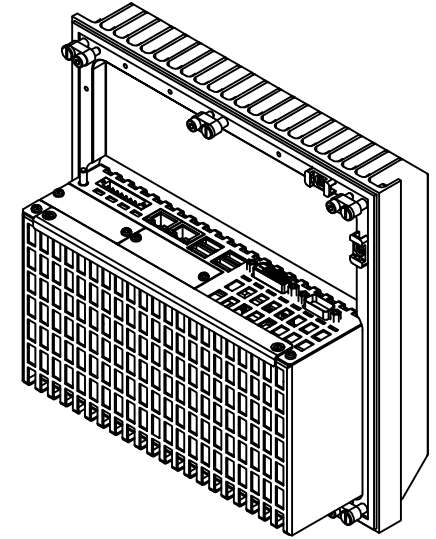

C6515-XXX

main dimensions in mm

rear view
with
install measure

left view

rear view

M4 Grounding Power Lan2 Lan1 USB out DVI out COM1

top view