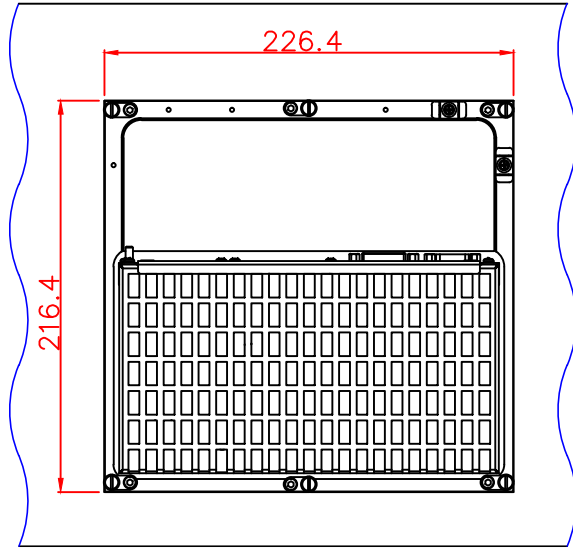

C6515-XXX

main dimensions in mm

rear view
with
install measure

left view

rear view

M4 Grounding Power Lan2 Lan1 USB out DVI out COM1

top view