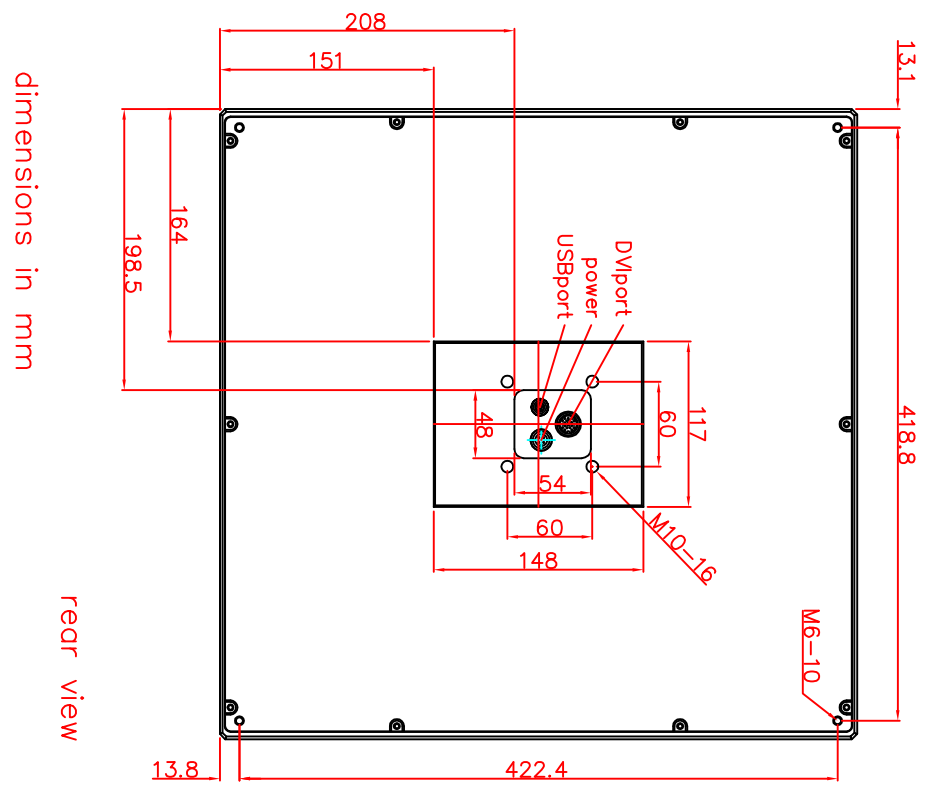

CP 7942-0001-M220  
 mounting arm adapter  
 for  
 Rittal  
 CP6521.000

main dimensions and  
 fixing points

dimensions in mm

rear view

right view

front view