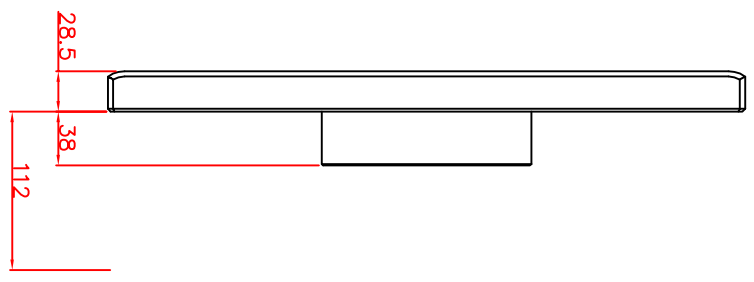

CP 7942-0001-M220  
 mounting arm adapter  
 for  
 Rittal  
 CP6521.000

main dimensions and  
 fixing points

dimensions in mm

rear view

right view

front view