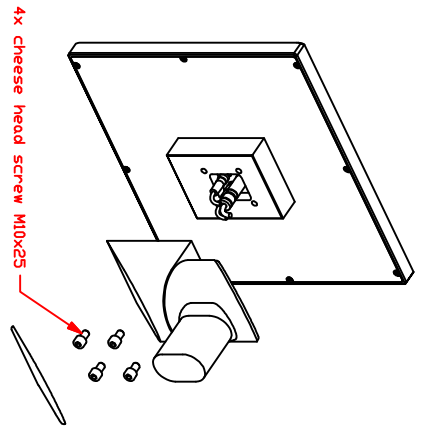

CP 7942-0001-M220  
 mounting arm adapter  
 for  
 Rittal  
 CP6521.000

main dimensions and  
 fixing points

dimensions in mm

rear view

right view

front view