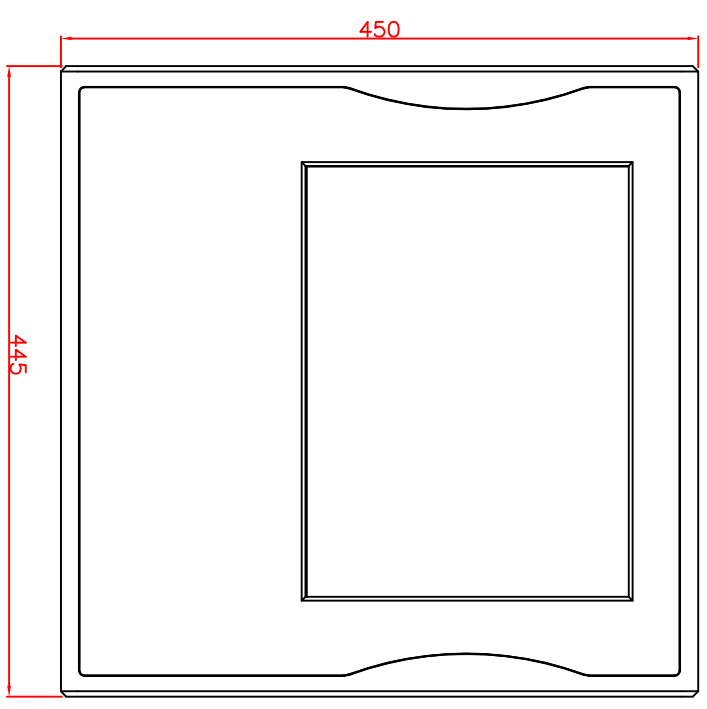

CP 7942-0001-M220  
 mounting arm adapter  
 for  
 Rittal  
 CP6521.000

main dimensions and  
 fixing points

dimensions in mm

rear view

right view

front view