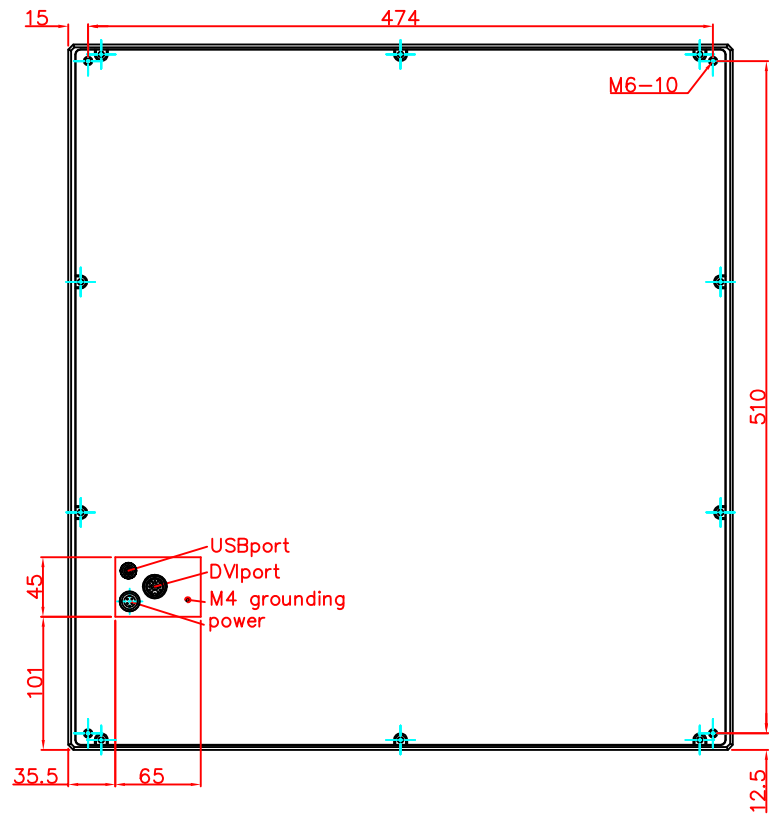

CP7933-0002

main dimensions and
fixing points

rear view

right view

front view

dimensions in mm