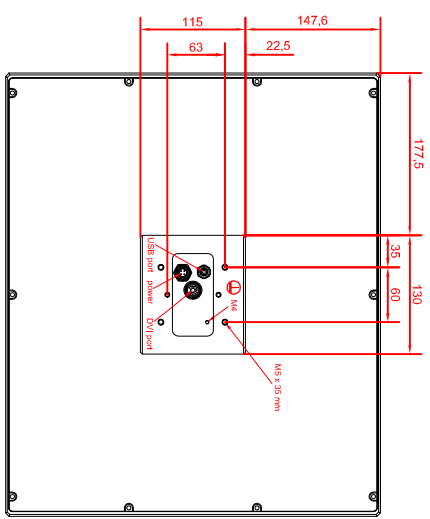

front view

left view

rear view

CP7932-0002-M235
 connection-console
 Rittal CP6508.020
 Rittal CP6501.170
 main dimensions and
 fixing points

front view

left view

rear view