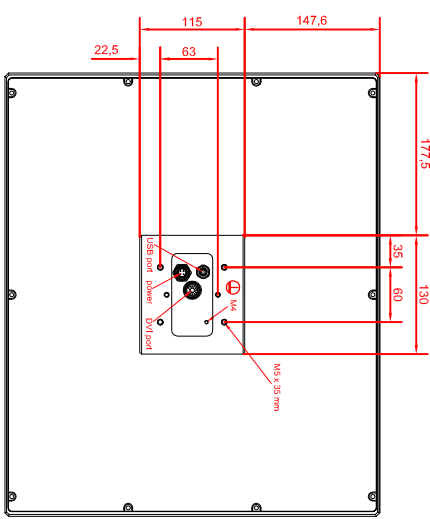

front view

left view

rear view

CP7932-0002-M235
 connection-console
 Rittal CP6508.020
 Rittal CP6501.170
 main dimensions and
 fixing points

front view

left view

rear view