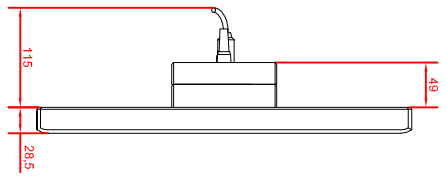

front view

left view

rear view

CP7932-0002-M235
 connection-console
 Rittal CP6508.020
 Rittal CP6501.170
 main dimensions and
 fixing points

front view

left view

rear view