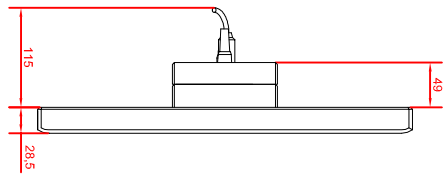

front view

left view

rear view

CP7932-0002-M235
 connection-console
 Rittal CP6508.020
 Rittal CP6501.170
 main dimensions and
 fixing points

front view

left view

rear view