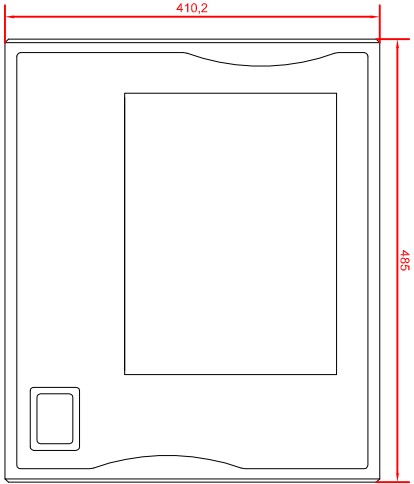

front view

left view

rear view

CP7932-0002-M235
 connection-console
 Rittal CP6508.020
 Rittal CP6501.170
 main dimensions and
 fixing points

front view

left view

rear view