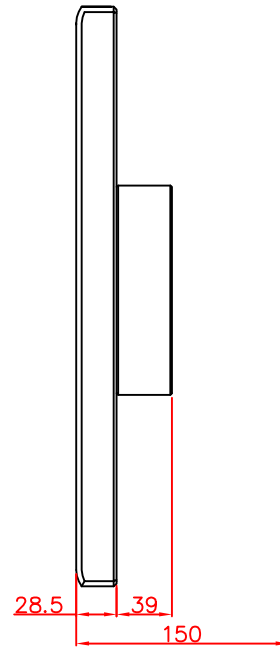

CP7932-0002-M220
mounting arm adapter
for
Rittal
CP6521.000

main dimensions and
fixing points

dimensions in mm

rear view

right view

front view