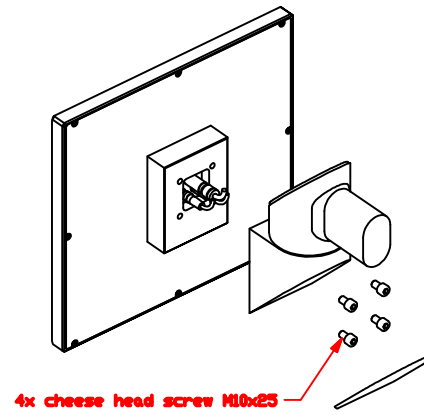

CP7932-0002-M220
mounting arm adapter
for
Rittal
CP6521.000

main dimensions and
fixing points

dimensions in mm

rear view

right view

front view