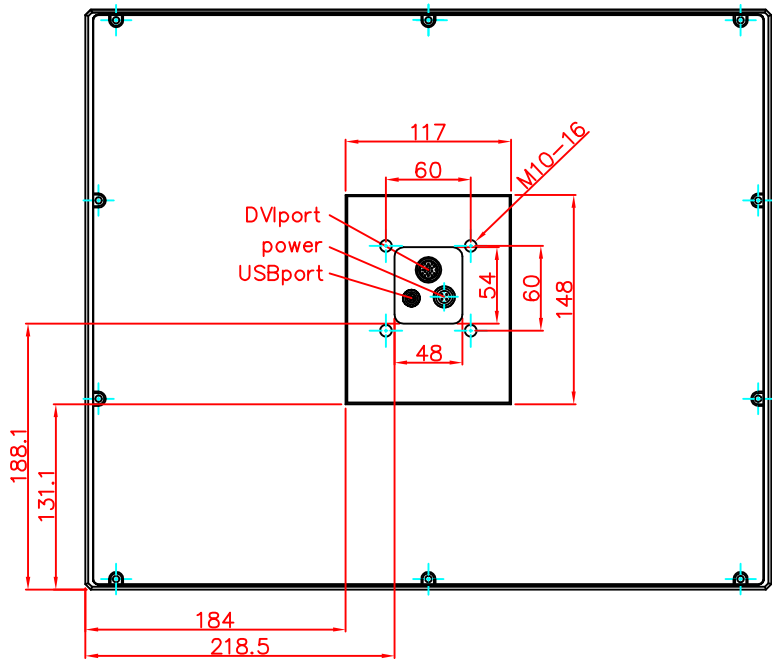

CP7932-0002-M220
mounting arm adapter
for
Rittal
CP6521.000

main dimensions and
fixing points

dimensions in mm

rear view

right view

front view