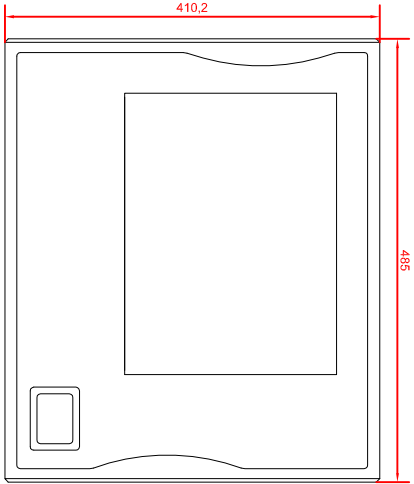

front view

left view

rear view

CP7932-0001-M235
 connection-console
 Rittal CP6508.020
 Rittal CP6501.170
 main dimensions and
 fixing points

front view

left view

rear view