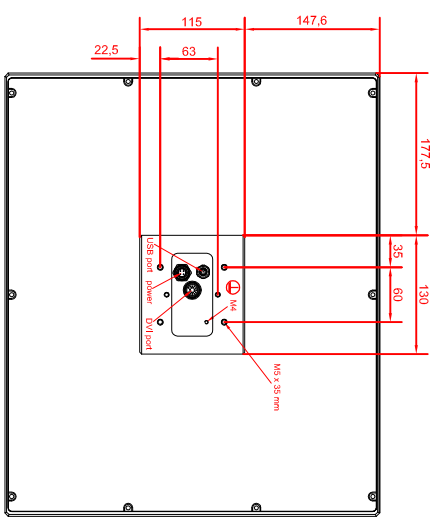

front view

left view

rear view

CP7932-0001-M235
 connection-console
 Rittal CP6508.020
 Rittal CP6501.170
 main dimensions and
 fixing points

front view

left view

rear view