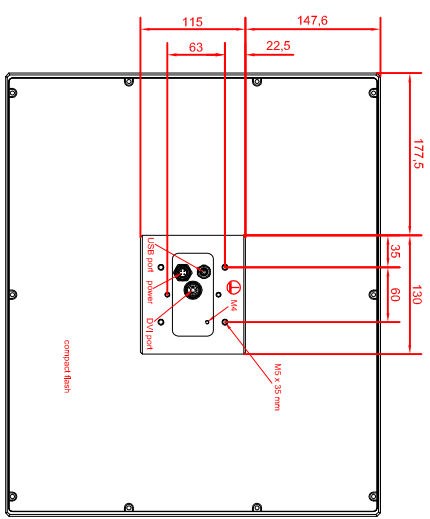

front view

left view

rear view

CP7932-0001-M235
 connection-console
 Rittal CP6508.020
 Rittal CP6501.170
 main dimensions and
 fixing points

front view

left view

rear view