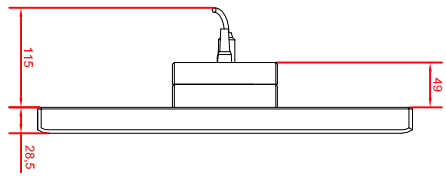

front view

left view

rear view

CP7932-0001-M235
 connection-console
 Rittal CP6508.020
 Rittal CP6501.170
 main dimensions and
 fixing points

front view

left view

rear view