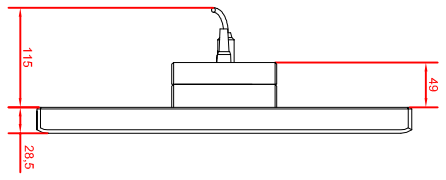

front view

left view

rear view

CP7932-0001-M235
 connection-console
 Rittal CP6508.020
 Rittal CP6501.170
 main dimensions and
 fixing points

front view

left view

rear view