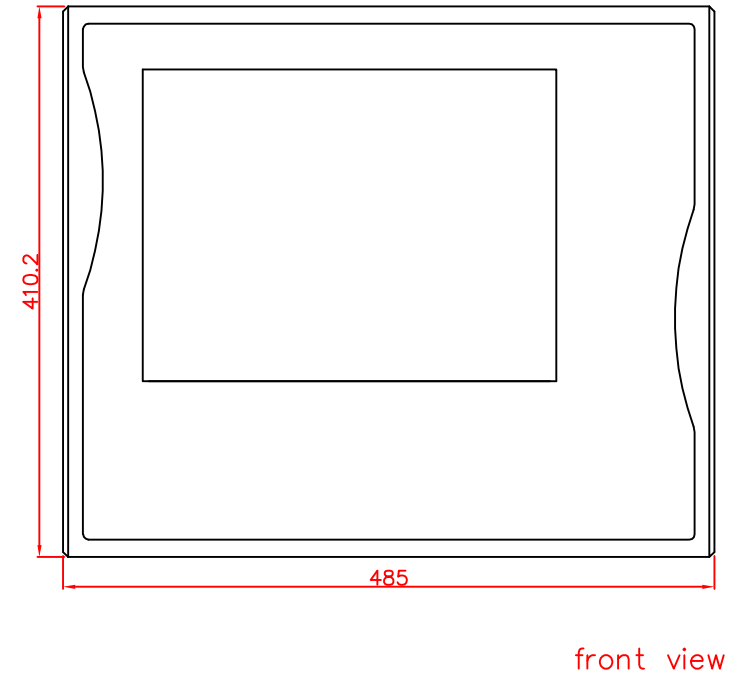

CP7932-0000

main dimensions and  
fixing points

dimensions in mm