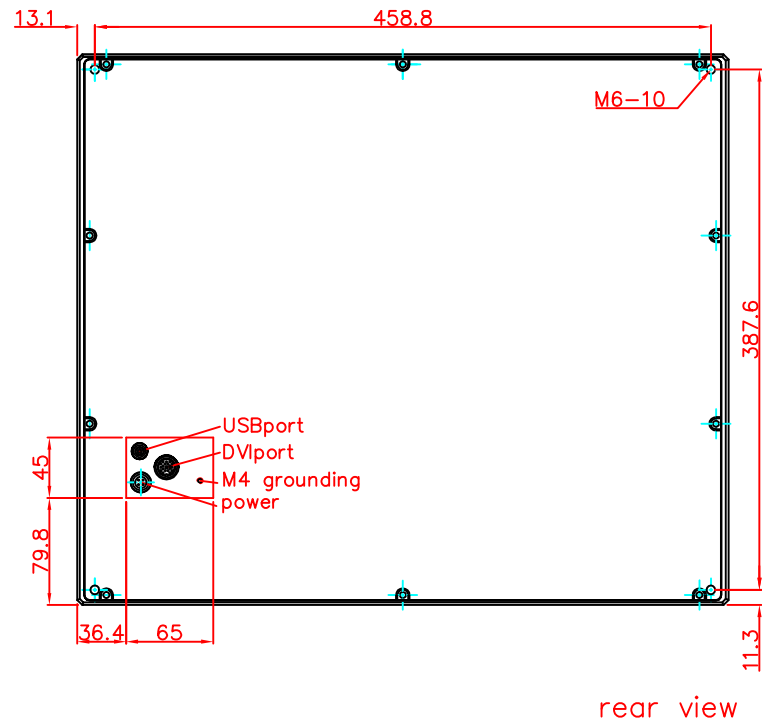

CP7932-0000

main dimensions and  
fixing points

dimensions in mm