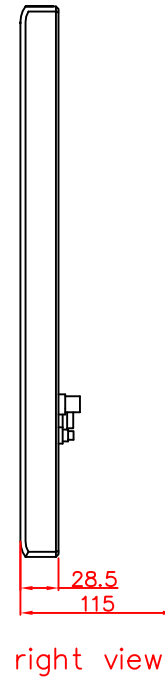

CP7932-0000

main dimensions and  
fixing points

dimensions in mm