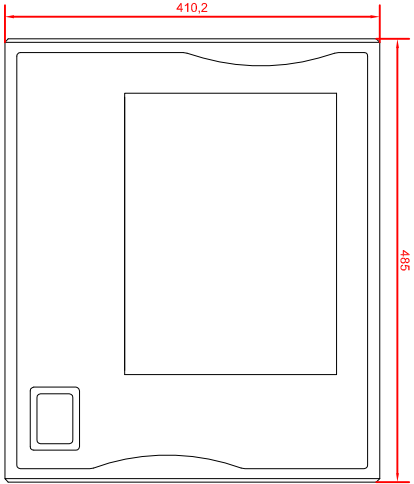

front view

left view

rear view

CP7932-0000-M235  
 connection-console  
 Rittal CP6508.020  
 Rittal CP6501.170  
 main dimensions and  
 fixing points

front view

left view

rear view