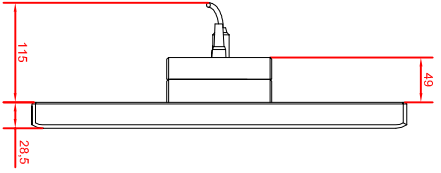

front view

left view

rear view

CP7932-0000-M235  
 connection-console  
 Rittal CP6508.020  
 Rittal CP6501.170  
 main dimensions and  
 fixing points

front view

left view

rear view