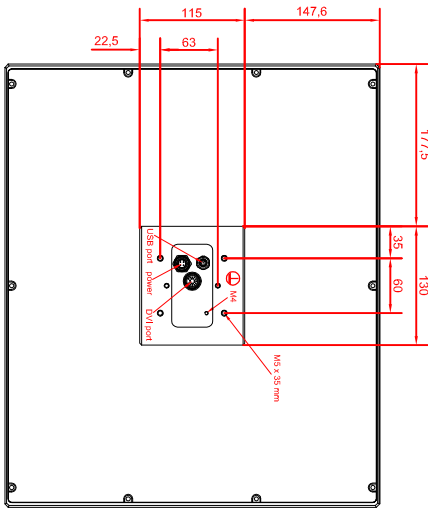

front view

left view

rear view

CP7932-0000-M235  
 connection-console  
 Rittal CP6508.020  
 Rittal CP6501.170  
 main dimensions and  
 fixing points

front view

left view

rear view