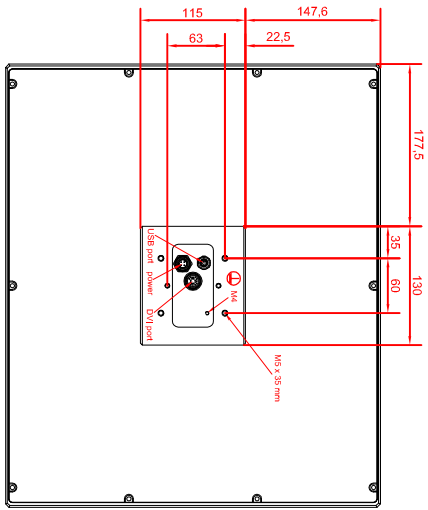

front view

left view

rear view

CP7932-0000-M235  
 connection-console  
 Rittal CP6508.020  
 Rittal CP6501.170  
 main dimensions and  
 fixing points

front view

left view

rear view