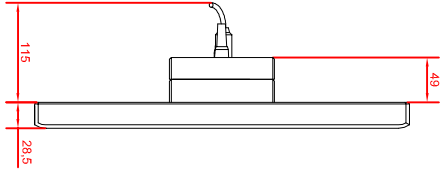

front view

left view

rear view

CP7932-0000-M235  
 connection-console  
 Rittal CP6508.020  
 Rittal CP6501.170  
 main dimensions and  
 fixing points

front view

left view

rear view