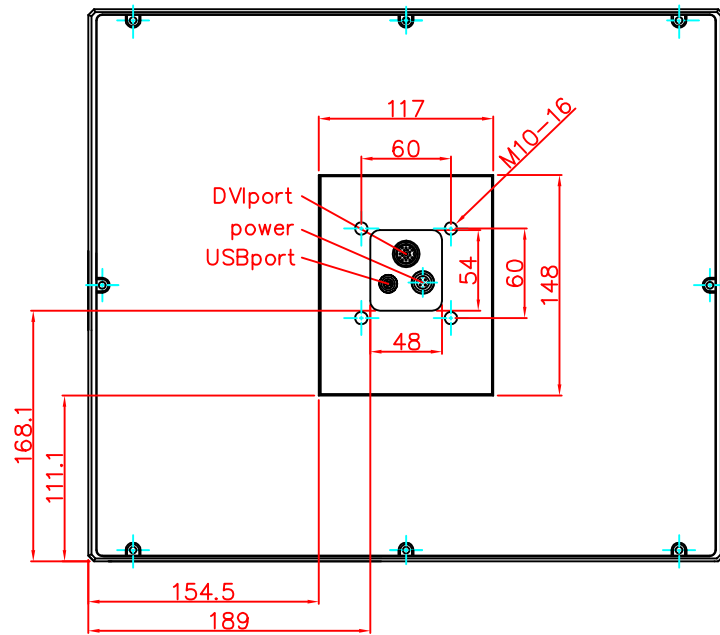

CP7931-0002-M220
mounting arm adapter
for
Rittal
CP6521.000

main dimensions and
fixing points

dimensions in mm

rear view

right view

front view