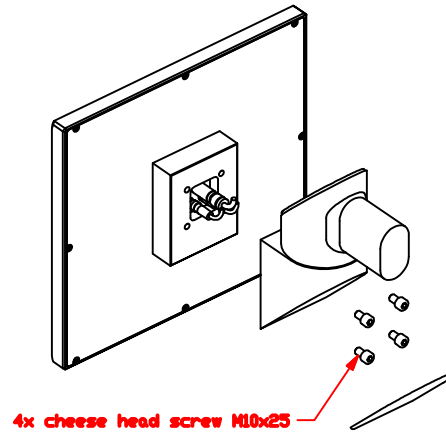

CP7931-0002-M220
mounting arm adapter
for
Rittal
CP6521.000

main dimensions and
fixing points

dimensions in mm

rear view

right view

front view