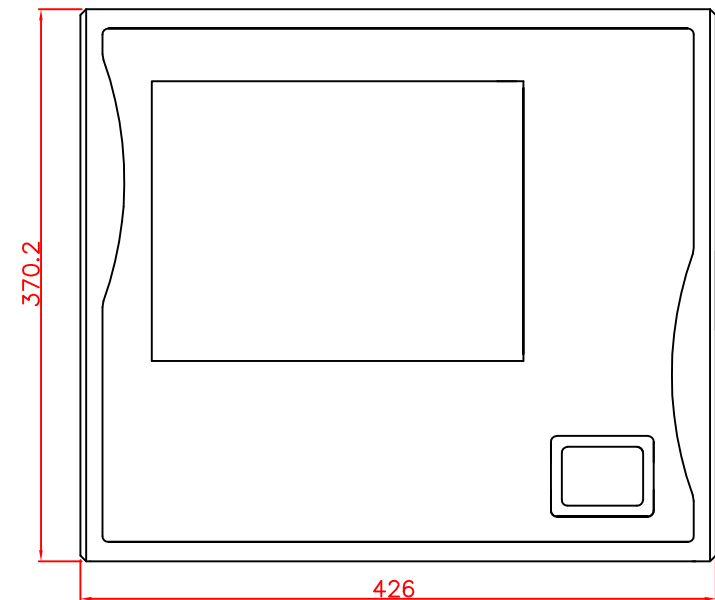

CP7931-0002-M220
mounting arm adapter
for
Rittal
CP6521.000

main dimensions and
fixing points

dimensions in mm

rear view

right view

front view