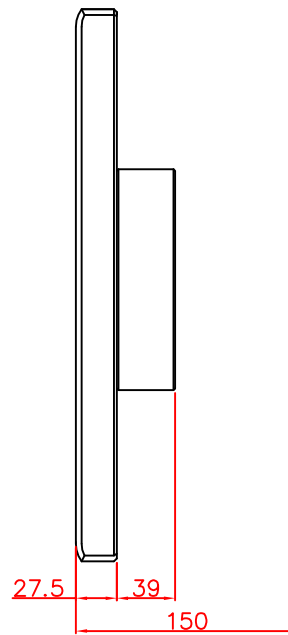

CP7931-0002-M220
mounting arm adapter
for
Rittal
CP6521.000

main dimensions and
fixing points

dimensions in mm

rear view

right view

front view