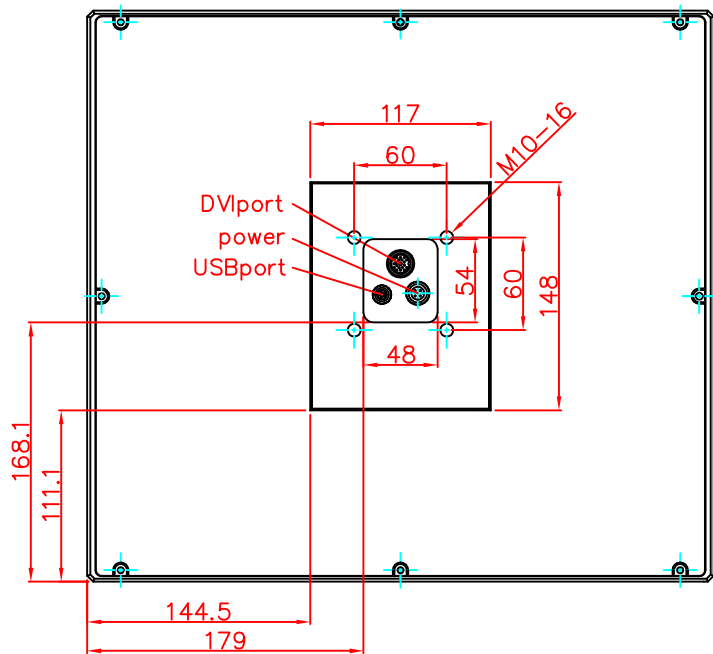

CP7931-0001-M220
mounting arm adapter
for
Rittal
CP6521.000

main dimensions and
fixing points

dimensions in mm

rear view

right view

front view