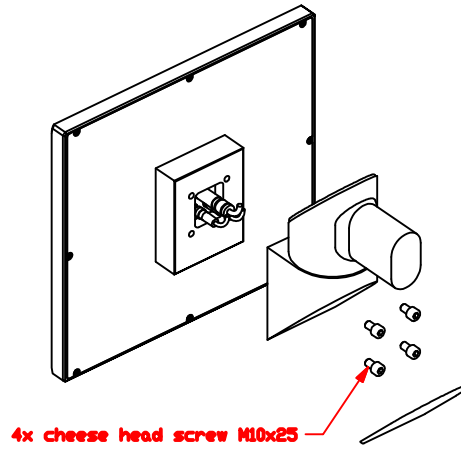

CP7931-0001-M220
mounting arm adapter
for
Rittal
CP6521.000

main dimensions and
fixing points

dimensions in mm

rear view

right view

front view