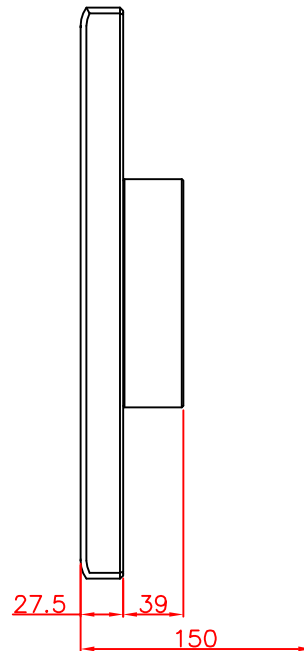

CP7931-0001-M220
mounting arm adapter
for
Rittal
CP6521.000

main dimensions and
fixing points

dimensions in mm

rear view

right view

front view