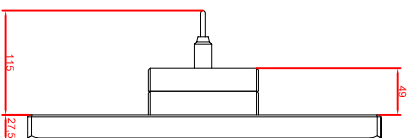

front view

left view

rear view

CP7931-0000-M235  
 connection-console  
 Rittal CP6508.020  
 Rittal CP6501.170  
 main dimensions and  
 fixing points

front view

left view

rear view