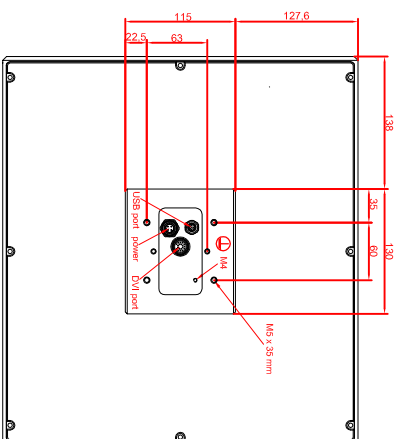

front view

left view

rear view

CP7931-0000-M235  
 connection-console  
 Rittal CP6508.020  
 Rittal CP6501.170  
 main dimensions and  
 fixing points

front view

left view

rear view