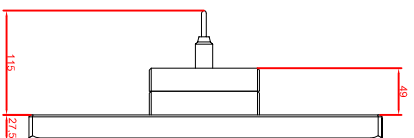

front view

left view

rear view

CP7931-0000-M235  
 connection-console  
 Rittal CP6508.020  
 Rittal CP6501.170  
 main dimensions and  
 fixing points

front view

left view

rear view