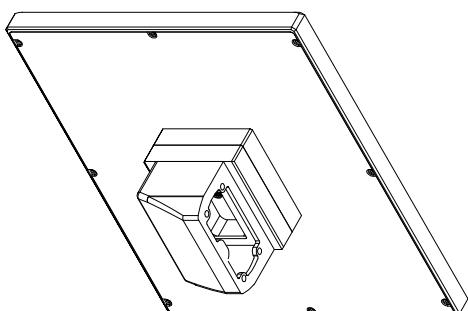

front view

left view

rear view

CP7931-0000-M235  
 connection-console  
 Rittal CP6508.020  
 Rittal CP6501.170  
 main dimensions and  
 fixing points

front view

left view

rear view