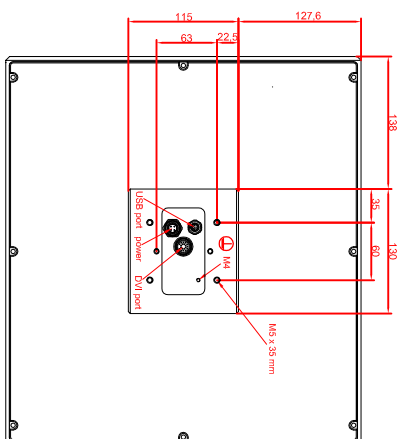

front view

left view

rear view

CP7931-0000-M235  
 connection-console  
 Rittal CP6508.020  
 Rittal CP6501.170  
 main dimensions and  
 fixing points

front view

left view

rear view