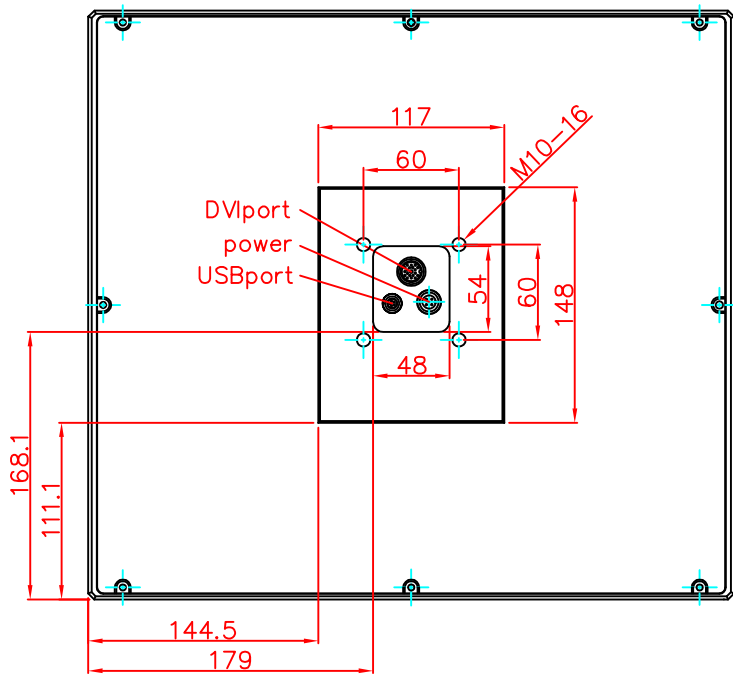

CP7931-0000-M220  
mounting arm adapter  
for  
Rittal  
CP6521.000

main dimensions and  
fixing points

rear view

right view

front view

dimensions in mm