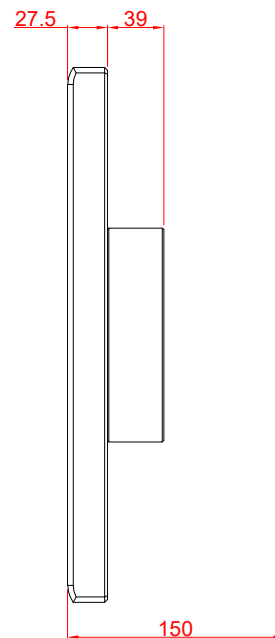

CP7931-0000-M220

mounting arm adapter for:
Rittal CP6521.000

main dimensions and
fixing points

dimensions in mm

rear view

side view

front view