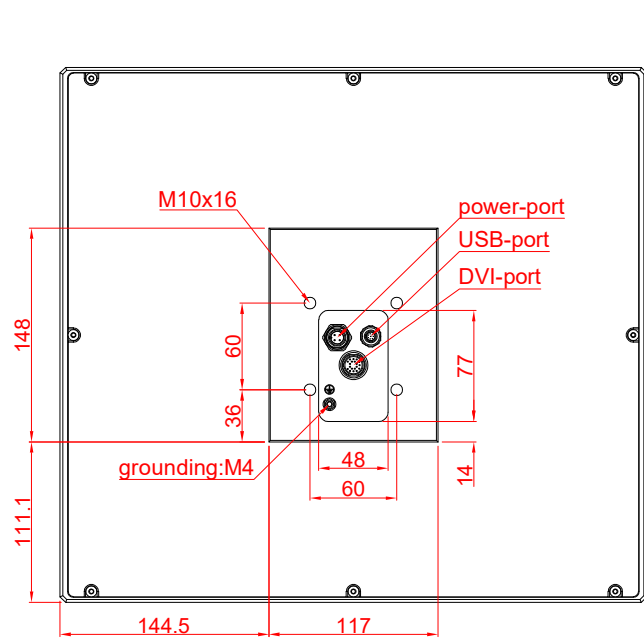

CP7931-0000-M220

mounting arm adapter for:
Rittal CP6521.000

main dimensions and
fixing points

dimensions in mm

rear view

side view

front view