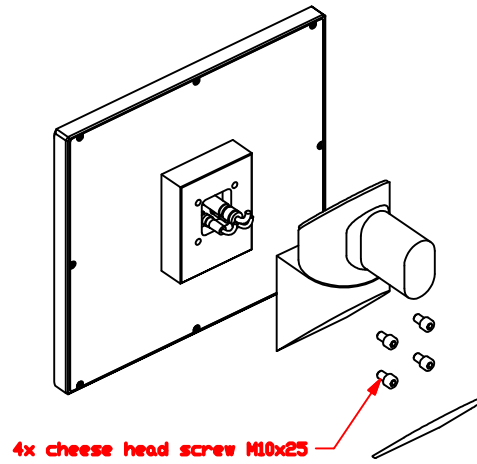

CP7931-0000-M220  
mounting arm adapter  
for  
Rittal  
CP6521.000

main dimensions and  
fixing points

rear view

right view

front view

dimensions in mm