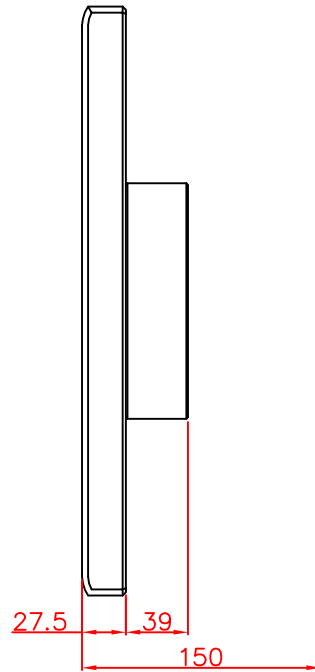

CP7931-0000-M220  
mounting arm adapter  
for  
Rittal  
CP6521.000

main dimensions and  
fixing points

rear view

right view

front view

dimensions in mm