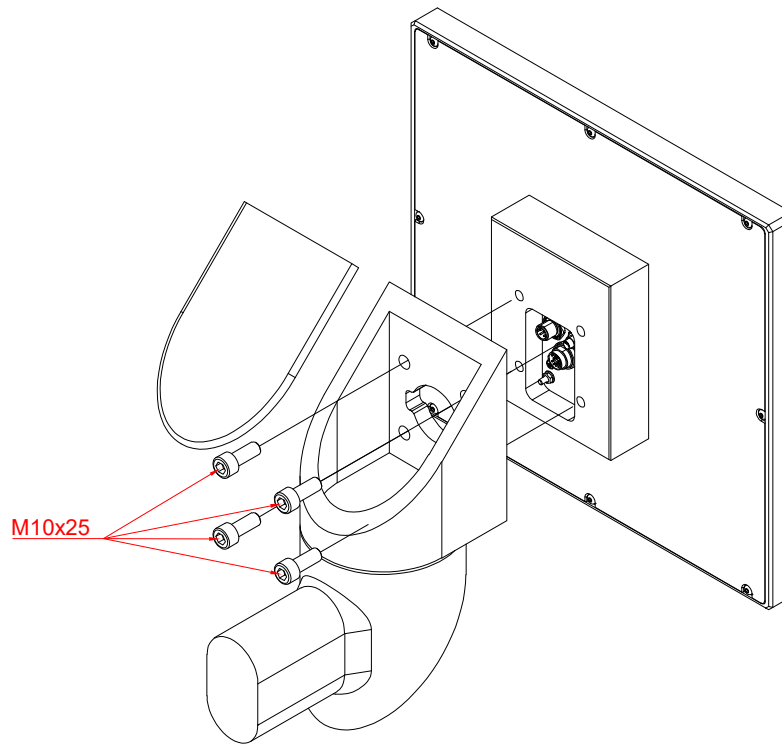

CP7931-0000-M220

mounting arm adapter for:
Rittal CP6521.000

main dimensions and
fixing points

dimensions in mm

rear view

side view

front view