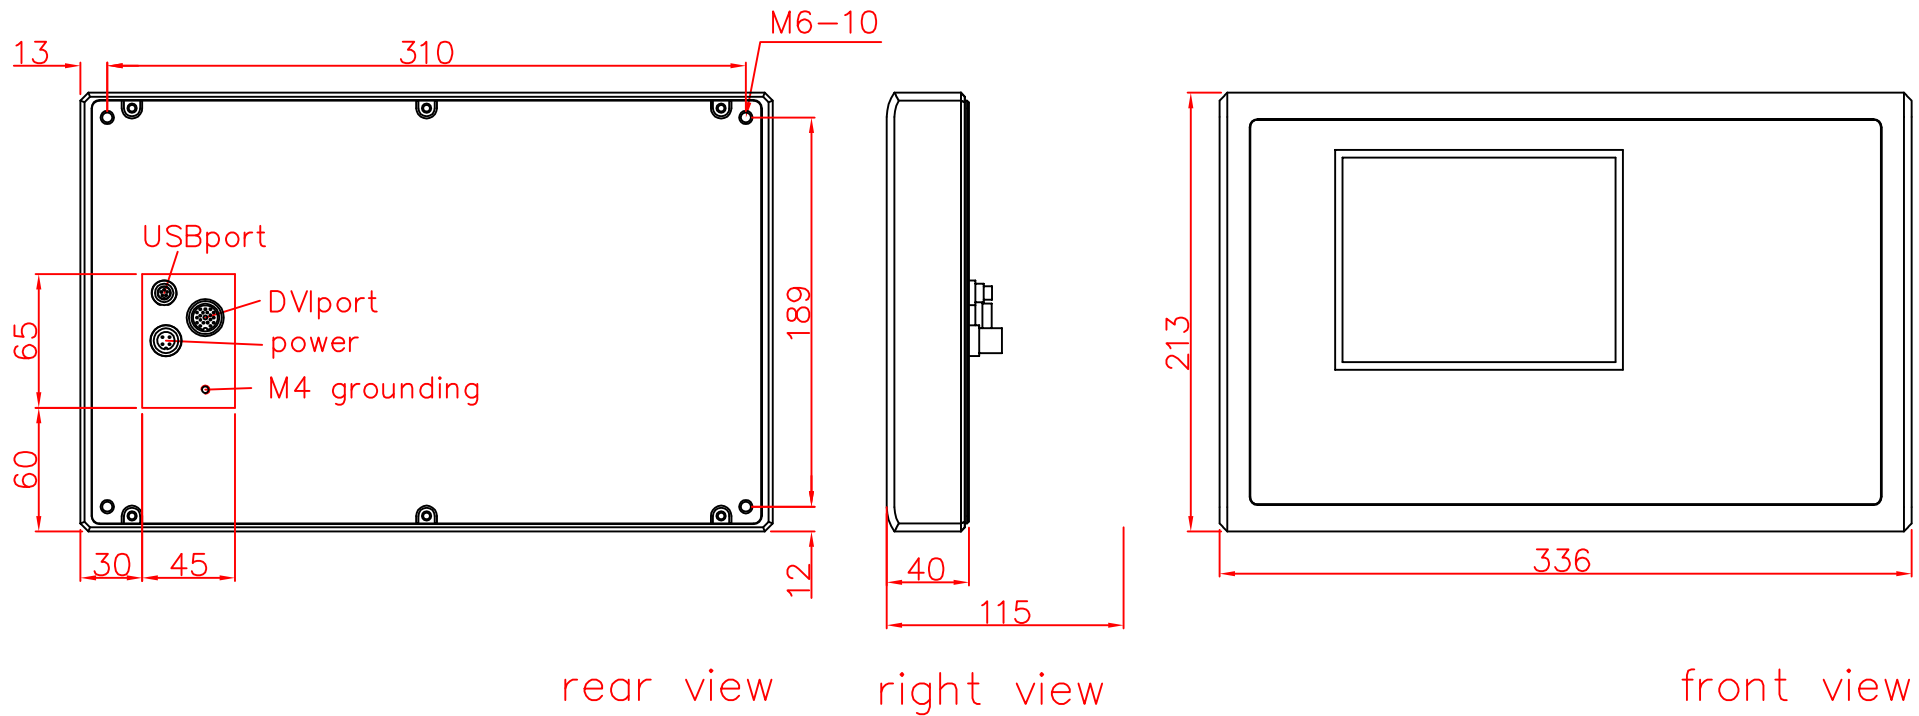

CP7929-0000

main dimensions and
fixing points

dimensions in mm