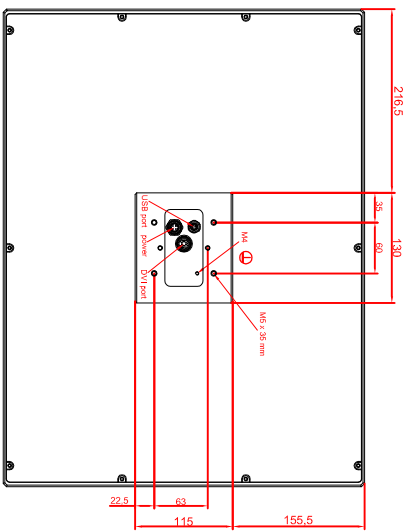

front view

left view

rear view

CP7923-0001-M235
 connection-console
 Rittal CP6508.020
 Rittal CP6501.170
 main dimensions and
 fixing points

front view

left view

rear view