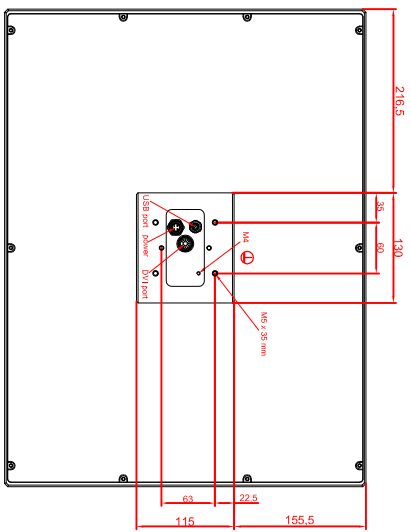

front view

left view

rear view

CP7923-0001-M235
 connection-console
 Rittal CP6508.020
 Rittal CP6501.170
 main dimensions and
 fixing points

front view

left view

rear view