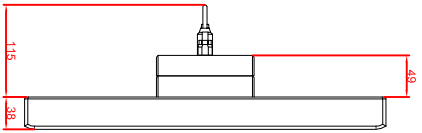

front view

left view

rear view

CP7923-0001-M235
 connection-console
 Rittal CP6508.020
 Rittal CP6501.170
 main dimensions and
 fixing points

front view

left view

rear view