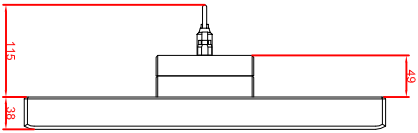

front view

left view

rear view

CP7923-0001-M235
 connection-console
 Rittal CP6508.020
 Rittal CP6501.170
 main dimensions and
 fixing points

front view

left view

rear view