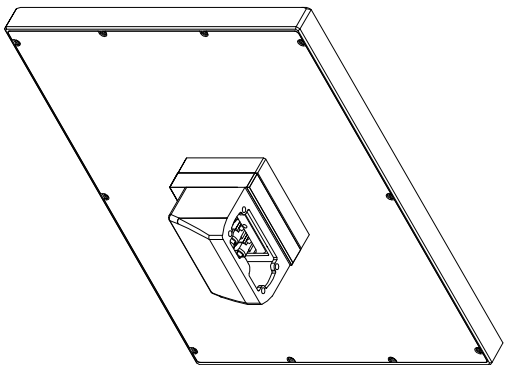

front view

left view

rear view

CP7923-0001-M235
 connection-console
 Rittal CP6508.020
 Rittal CP6501.170
 main dimensions and
 fixing points

front view

left view

rear view