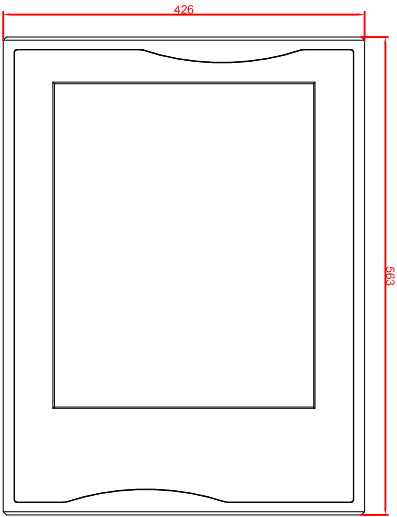

front view

left view

rear view

CP7923-0001-M235
 connection-console
 Rittal CP6508.020
 Rittal CP6501.170
 main dimensions and
 fixing points

front view

left view

rear view