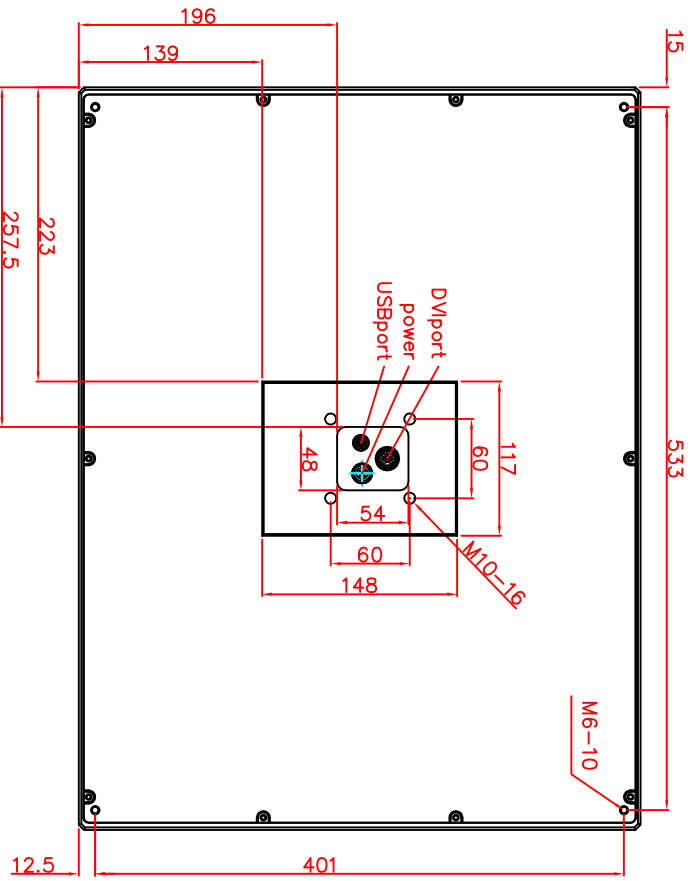

CP7923-0001-M220  
 mounting arm adapter  
 for  
 Rittal  
 CP6521.000  
 main dimensions and  
 fixing points

dimensions in mm

rear view

right view

front view