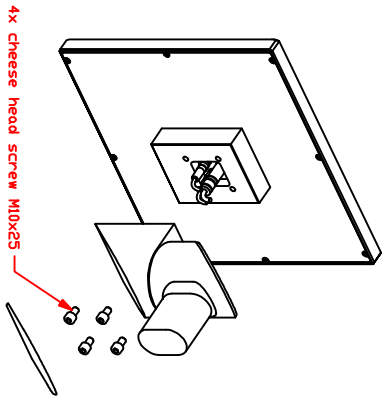

CP7923-0001-M220  
 mounting arm adapter  
 for  
 Rittal  
 CP6521.000  
 main dimensions and  
 fixing points

dimensions in mm

rear view

right view

front view