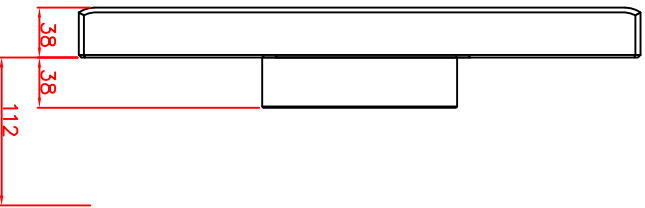

CP7923-0001-M220  
 mounting arm adapter  
 for  
 Rittal  
 CP6521.000  
 main dimensions and  
 fixing points

dimensions in mm

rear view

right view

front view