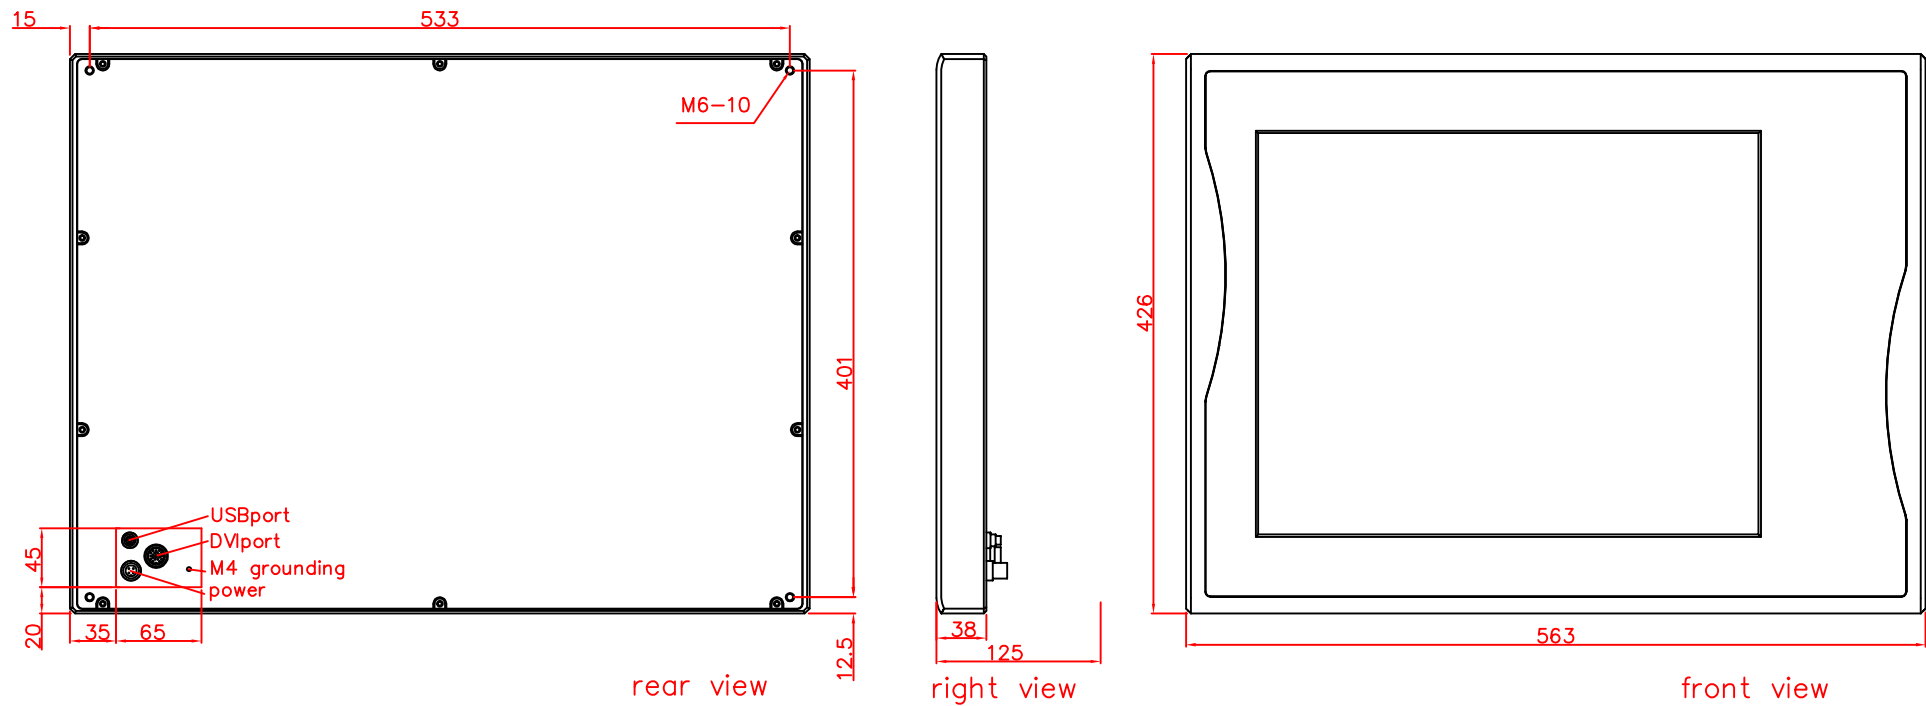

CP7923-0000

main dimensions and
fixing points

dimensions in mm

rear view

right view

front view