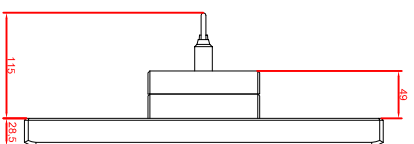

front view

left view

rear view

CP7922-0002-M235
 connection-console
 Ritral CP6508.020
 Ritral CP6501.170
 main dimensions and
 fixing points

front view

left view

rear view