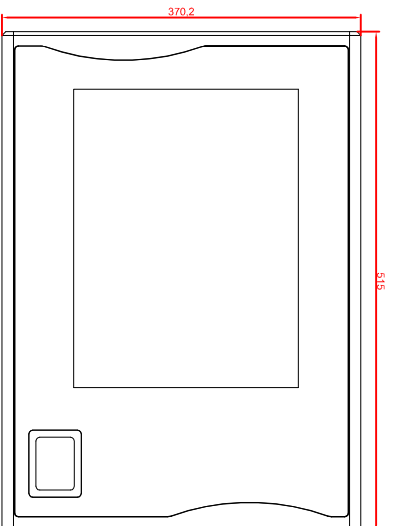

front view

left view

rear view

CP7922-0002-M235
 connection-console
 Ritral CP6508.020
 Ritral CP6501.170
 main dimensions and
 fixing points

front view

left view

rear view