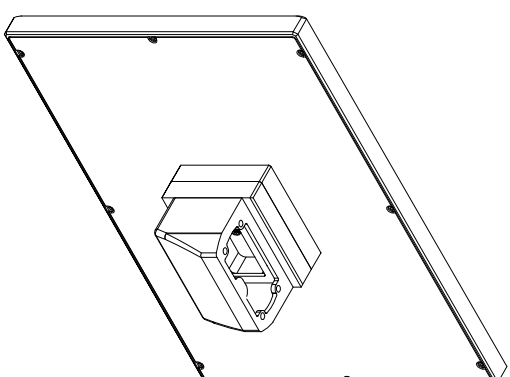

front view

left view

rear view

CP7922-0002-M235
 connection-console
 Ritral CP6508.020
 Ritral CP6501.170
 main dimensions and
 fixing points

front view

left view

rear view