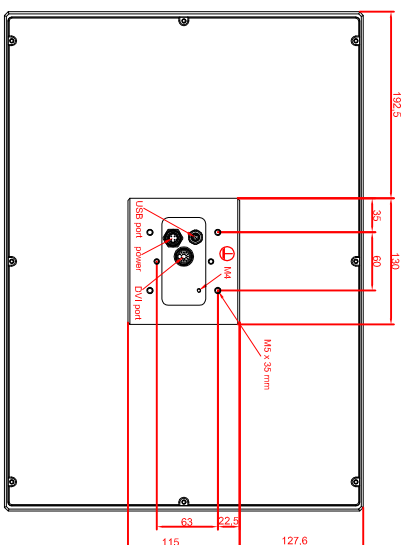

front view

left view

rear view

CP7922-0002-M235
 connection-console
 Ritral CP6508.020
 Ritral CP6501.170
 main dimensions and
 fixing points

front view

left view

rear view