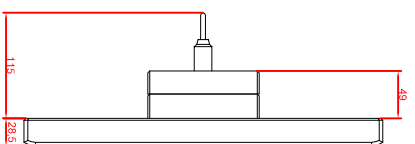

front view

left view

rear view

CP7922-0002-M235
 connection-console
 Ritral CP6508.020
 Ritral CP6501.170
 main dimensions and
 fixing points

front view

left view

rear view