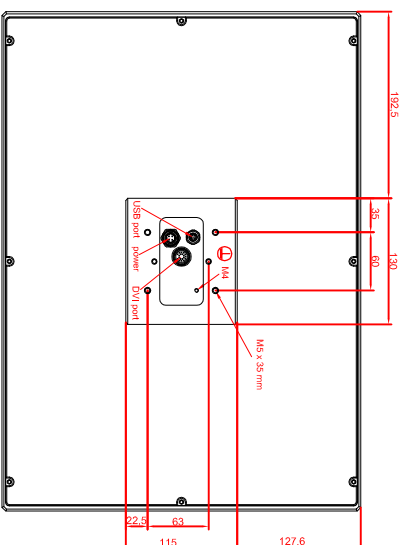

front view

left view

rear view

CP7922-0002-M235
 connection-console
 Ritral CP6508.020
 Ritral CP6501.170
 main dimensions and
 fixing points

front view

left view

rear view