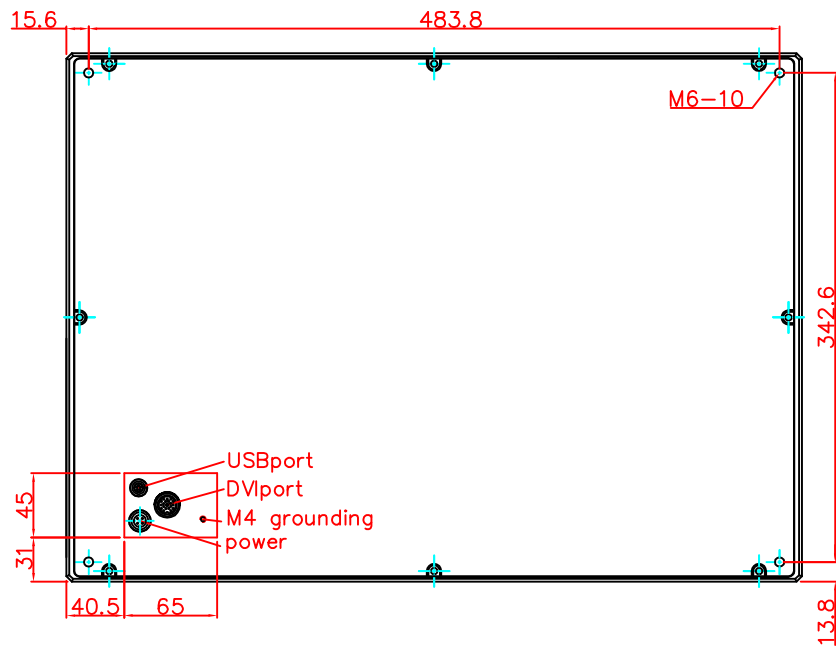

CP7922-0001

main dimensions and
fixing points

rear view

right view

front view

dimensions in mm