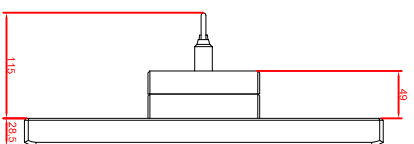

front view

left view

rear view

CP7922-0001-M235

connection-console

Rittal CP6508.020

Rittal CP6501.170

main dimensions and

fixing points

front view

left view

rear view