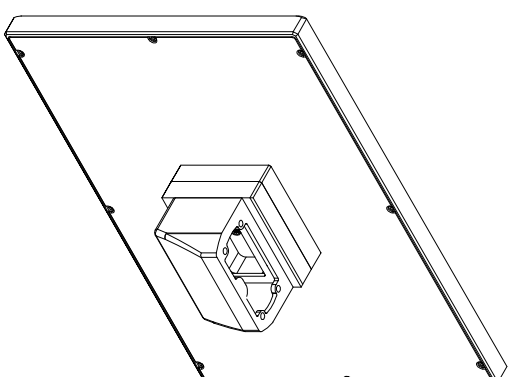

front view

left view

rear view

CP7922-0001-M235

connection-console

Rittal CP6508.020

Rittal CP6501.170

main dimensions and

fixing points

front view

left view

rear view