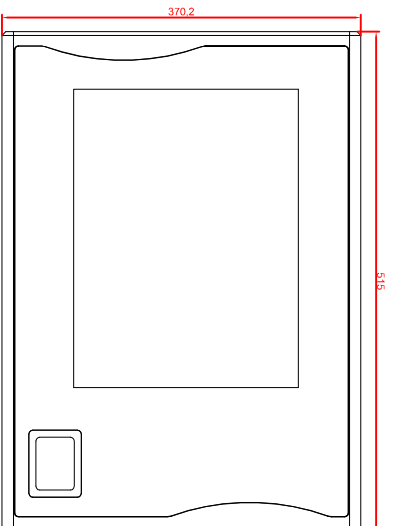

front view

left view

rear view

CP7922-0001-M235

connection-console

Rittal CP6508.020

Rittal CP6501.170

main dimensions and

fixing points

front view

left view

rear view