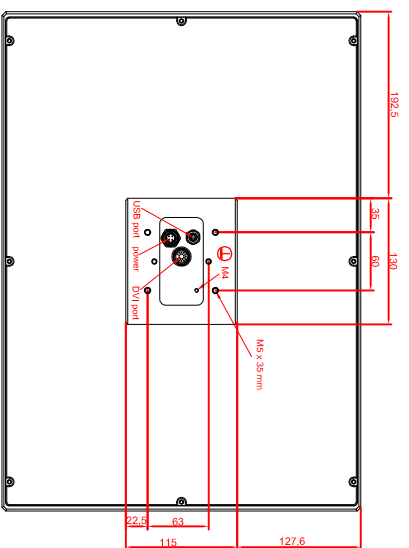

front view

left view

rear view

CP7922-0001-M235

connection-console

Rittal CP6508.020

Rittal CP6501.170

main dimensions and

fixing points

front view

left view

rear view