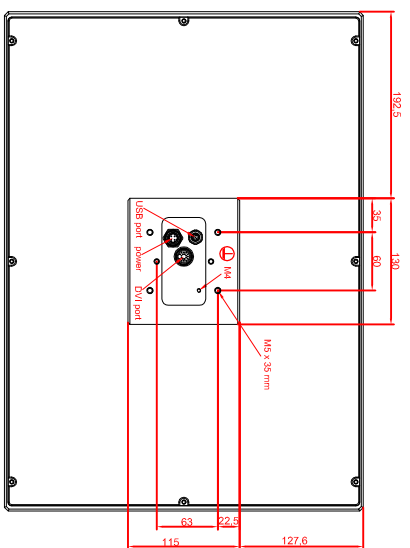

front view

left view

rear view

CP7922-0001-M235

connection-console

Rittal CP6508.020

Rittal CP6501.170

main dimensions and

fixing points

front view

left view

rear view