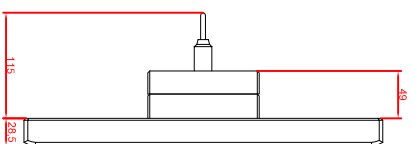

front view

left view

rear view

CP7922-0001-M235

connection-console

Rittal CP6508.020

Rittal CP6501.170

main dimensions and

fixing points

front view

left view

rear view